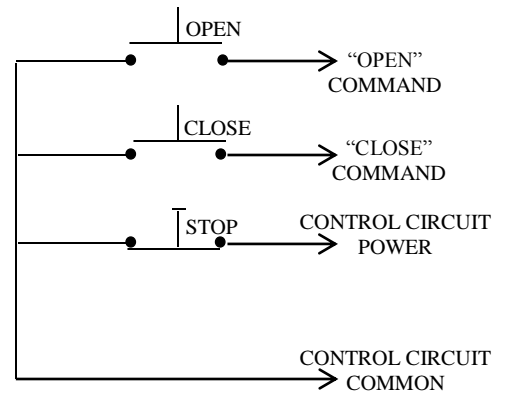

WIRING

230 Route 206, Suite 206
Flanders, NJ 07836
(800) 942-6682 * (973) 584-6682 Fax
info@mmtcinc.com