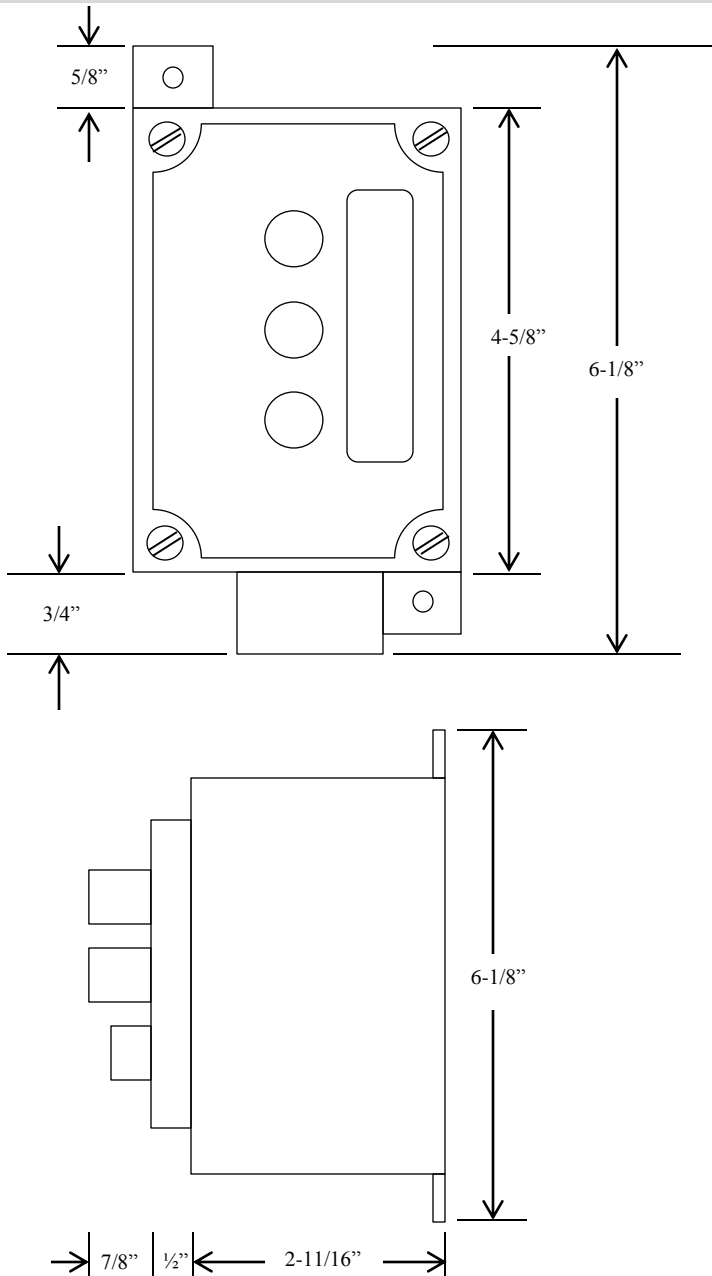

3EBX

CONTROL STATION

- NEMA 7 & 9
- EXPLOSION PROOF ENCLOSURE
- THREE BUTTON CONTROL
(OPEN-CLOSE-STOP)
- BUTTON: 6 amp @ 125VAC
- OPEN: NORMALLY OPEN
- CLOSE: NORMALLY OPEN
- STOP: NORMALLY CLOSED

DISCLAIMER: OUR EXPLOSION PROOF PUSH BUTTONS ARE NOT RATED FOR DIVISION OR CLASS

DIMENSIONS

WIRING

230 Route 206, Suite 206
 Flanders, NJ 07836
 (800) 942-6682 * (973) 584-6682 Fax
 info@mmtcinc.com