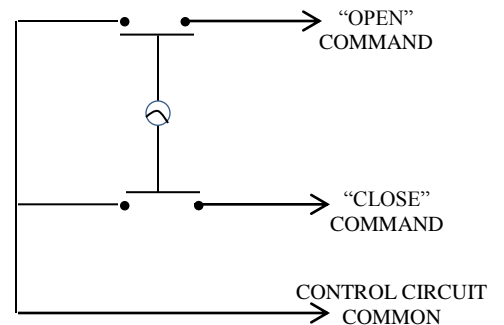

1KF KEYED CONTROL

- NEMA 1
- FLUSH MOUNT
- TWO POSITION (OPEN-CLOSE)
- CENTER RETURN
- BRUSHED ALUMINUM FACEPLATE
- CYLINDER: MORTISE TYPE (5 PIN)
1-1/8" DIAMETER X 1" LENGTH
- KEYSWITCH: 15 amp @ 125/250VAC

AVAILABLE WITH BEST CORE CYLINDER OR EQUIVALENT, SLF TYPE LARGE FORMAT EQUIVALENT, CC (CHANGEABLE CYLINDER) VERSION

DIMENSIONS

WIRING

 230 Route 206, Suite 206
 Flanders, NJ 07836
 (800) 942-6682 * (973) 584-6682 Fax
 info@mmtcinc.com