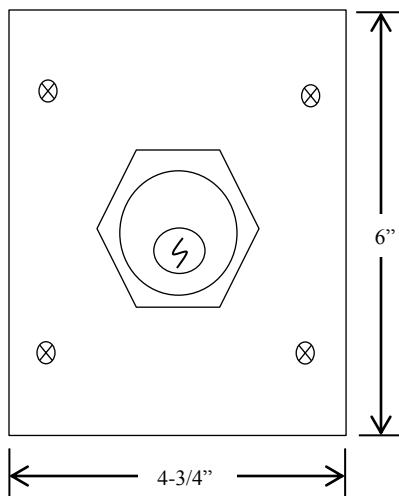

1KF KEYED CONTROL

- NEMA 1
- FLUSH MOUNT
- TWO POSITION (OPEN-CLOSE)
- CENTER RETURN
- BRUSHED ALUMINUM FACEPLATE
- CYLINDER: MORTISE TYPE (5 PIN)
1-1/8" DIAMETER X 1" LENGTH
- KEYSWITCH: 15 amp @ 125/250VAC

AVAILABLE WITH BEST CORE CYLINDER OR EQUIVALENT, SLF TYPE LARGE FORMAT EQUIVALENT, CC (CHANGEABLE CYLINDER) VERSION

DIMENSIONS

WIRING

 230 Route 206, Suite 206
 Flanders, NJ 07836
 (800) 942-6682 * (973) 584-6682 Fax
 info@mmtcinc.com