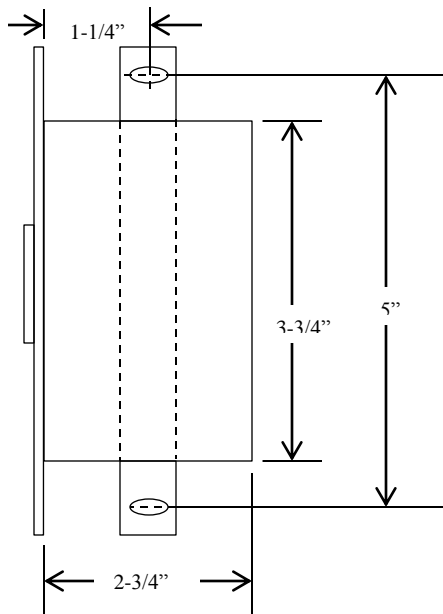

1KF KEYED CONTROL

- NEMA 1
- FLUSH MOUNT
- TWO POSITION (OPEN-CLOSE)
- CENTER RETURN
- BRUSHED ALUMINUM FACEPLATE
- CYLINDER: MORTISE TYPE (5 PIN)
1-1/8" DIAMETER X 1" LENGTH
- KEYSWITCH: 15 amp @ 125/250VAC

AVAILABLE WITH BEST CORE CYLINDER OR EQUIVALENT, SLF TYPE LARGE FORMAT EQUIVALENT, CC (CHANGEABLE CYLINDER) VERSION

DIMENSIONS

WIRING

 230 Route 206, Suite 206
 Flanders, NJ 07836
 (800) 942-6682 * (973) 584-6682 Fax
 info@mmtcinc.com