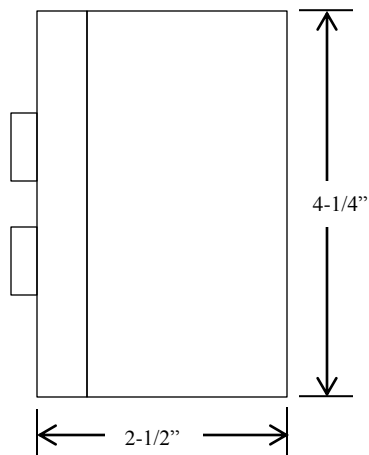

## EXTERIOR CONTROL STATION

- NEMA 3R, 4, 4X
- SURFACE MOUNT
- FULLY GUARDED
- CORROSION RESISTANT ENCLOSURE (ROSITE)
- TWO BUTTON CONTROL (OPEN-CLOSE)
- BUTTON: 6 amp @ 125/250VAC
- OPEN: NORMALLY OPEN
- CLOSE: NORMALLY OPEN

## DIMENSIONS