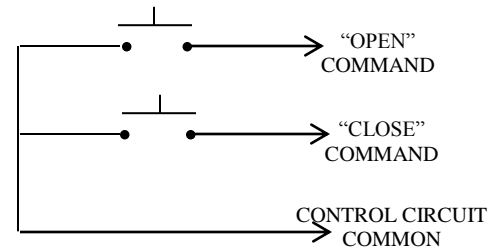

WIRING

230 Route 206, Suite 206
Flanders, NJ 07836
(800) 942-6682 * (973) 584-6682 Fax
info@mmtcinc.com