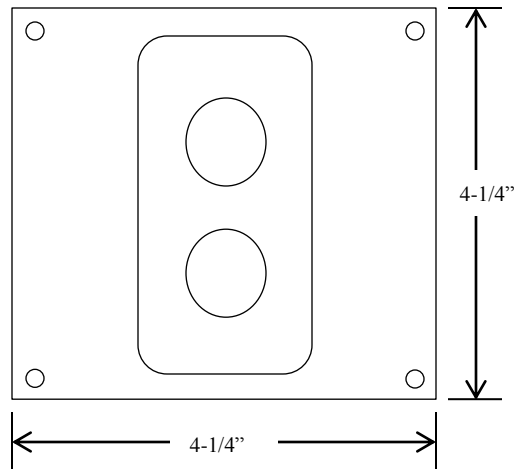

## EXTERIOR CONTROL STATION

- NEMA 3R, 4, 4X
- SURFACE MOUNT
- FULLY GUARDED
- CORROSION RESISTANT ENCLOSURE (ROSITE)
- TWO BUTTON CONTROL (OPEN-CLOSE)
- BUTTON: 6 amp @ 125/250VAC
- OPEN: NORMALLY OPEN
- CLOSE: NORMALLY OPEN

## DIMENSIONS