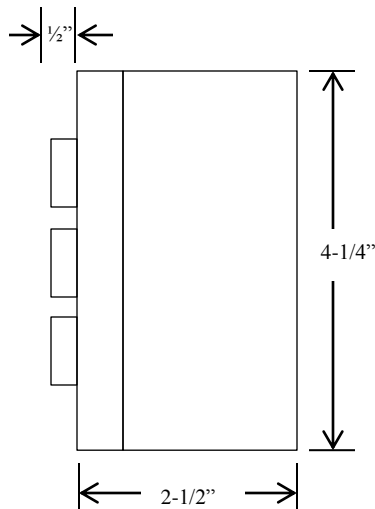

## 3B4X EXTERIOR CONTROL STATION

- NEMA 3R, 4, 4X
- SURFACE MOUNT
- FULLY GUARDED
- CORROSION RESISTANT ENCLOSURE (ROSITE)
- THREE BUTTON CONTROL (OPEN-CLOSE-STOP)
- BUTTON: 6 amp @ 125/250VAC
- OPEN: NORMALLY OPEN
- CLOSE: NORMALLY OPEN
- STOP: NORMALLY CLOSED

## DIMENSIONS