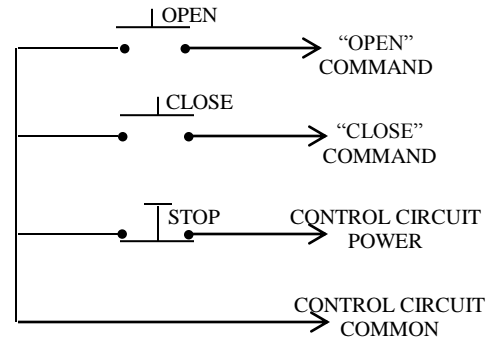

WIRING

230 Route 206, Suite 206
Flanders, NJ 07836
(800) 942-6682 * (973) 584-6682 Fax
info@mmtcinc.com