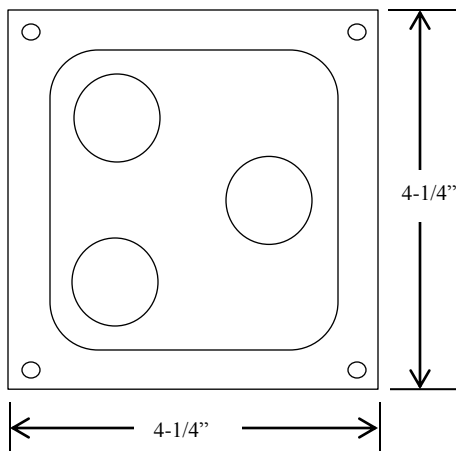

## 3B4X EXTERIOR CONTROL STATION

- NEMA 3R, 4, 4X
- SURFACE MOUNT
- FULLY GUARDED
- CORROSION RESISTANT ENCLOSURE (ROSITE)
- THREE BUTTON CONTROL (OPEN-CLOSE-STOP)
- BUTTON: 6 amp @ 125/250VAC
- OPEN: NORMALLY OPEN
- CLOSE: NORMALLY OPEN
- STOP: NORMALLY CLOSED

## DIMENSIONS