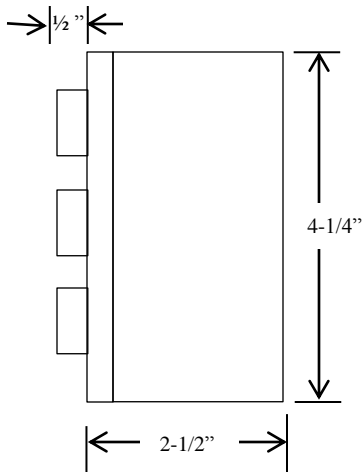

## 3B4XL

### EXTERIOR CONTROL STATION WITH KEYED LOCKOUT

- NEMA 3R, 4, 4X
- SURFACE MOUNT
- FULLY GUARDED
- CORROSION RESISTANT ENCLOSURE (ROSITE)
- THREE BUTTON CONTROL (OPEN-CLOSE-STOP) WITH KEYED LOCKOUT (ON-OFF)
- BUTTON: 6 amp @ 125/250VAC
- OPEN: NORMALLY OPEN
- CLOSE: NORMALLY OPEN
- STOP: NORMALLY CLOSED
- KEYSWITCH: 4 amp @ 250VAC

## DIMENSIONS