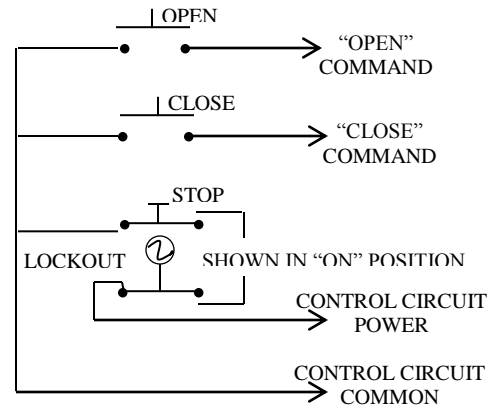

WIRING

230 Route 206, Suite 206
Flanders, NJ 07836
(800) 942-6682 * (973) 584-6682 Fax
info@mmtcinc.com