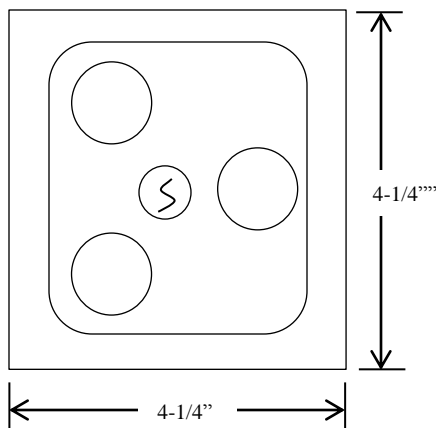

## 3B4XL

### EXTERIOR CONTROL STATION WITH KEYED LOCKOUT

- NEMA 3R, 4, 4X
- SURFACE MOUNT
- FULLY GUARDED
- CORROSION RESISTANT ENCLOSURE (ROSITE)
- THREE BUTTON CONTROL (OPEN-CLOSE-STOP) WITH KEYED LOCKOUT (ON-OFF)
- BUTTON: 6 amp @ 125/250VAC
- OPEN: NORMALLY OPEN
- CLOSE: NORMALLY OPEN
- STOP: NORMALLY CLOSED
- KEYSWITCH: 4 amp @ 250VAC

## DIMENSIONS