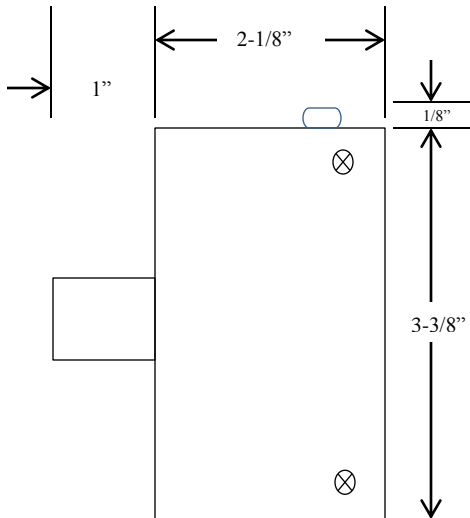

IS-3 INTERLOCK SWITCH

- INTERIOR FLUSH MOUNT
- INTERLOCK SWITCH FOR ROLLING STEEL GRILL
- UNIVERSAL MOUNTING
- NORMALLY CLOSED CONTACT THAT BREAK WHEN ACTIVATED
- WHEN LEVER IS DEPRESSED CIRCUIT IS OPENED AND OPERATOR DOESN'T FUNCTION

DIMENSIONS

WIRING

230 Route 206, Suite 206
Flanders, NJ 07836
(800) 942-6682 * (973) 584-6682 Fax
info@mmtcinc.com