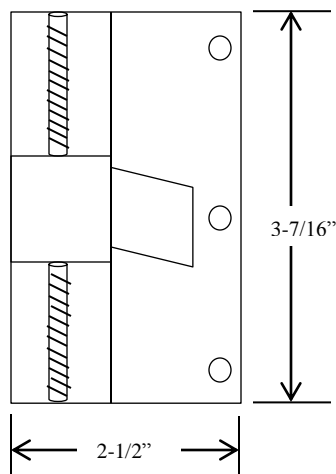

IS-3 INTERLOCK SWITCH

- INTERIOR FLUSH MOUNT
- INTERLOCK SWITCH FOR ROLLING STEEL GRILL
- UNIVERSAL MOUNTING
- NORMALLY CLOSED CONTACT THAT BREAK WHEN ACTIVATED
- WHEN LEVER IS DEPRESSED CIRCUIT IS OPENED AND OPERATOR DOESN'T FUNCTION

DIMENSIONS

WIRING

230 Route 206, Suite 206
Flanders, NJ 07836
(800) 942-6682 * (973) 584-6682 Fax
info@mmtcinc.com