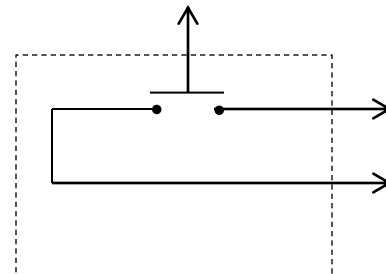

IS-3 INTERLOCK SWITCH

- INTERIOR FLUSH MOUNT
- INTERLOCK SWITCH FOR ROLLING STEEL GRILL
- UNIVERSAL MOUNTING
- NORMALLY CLOSED CONTACT THAT BREAK WHEN ACTIVATED
- WHEN LEVER IS DEPRESSED CIRCUIT IS OPENED AND OPERATOR DOESN'T FUNCTION

DIMENSIONS

WIRING

230 Route 206, Suite 206
Flanders, NJ 07836
(800) 942-6682 * (973) 584-6682 Fax
info@mmtcinc.com