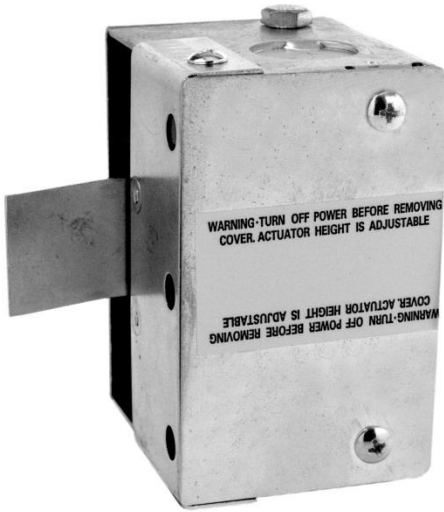

IS-3 INTERLOCK SWITCH

- INTERIOR FLUSH MOUNT
- INTERLOCK SWITCH FOR ROLLING STEEL GRILL
- UNIVERSAL MOUNTING
- NORMALLY CLOSED CONTACT THAT BREAK WHEN ACTIVATED
- WHEN LEVER IS DEPRESSED CIRCUIT IS OPENED AND OPERATOR DOESN'T FUNCTION