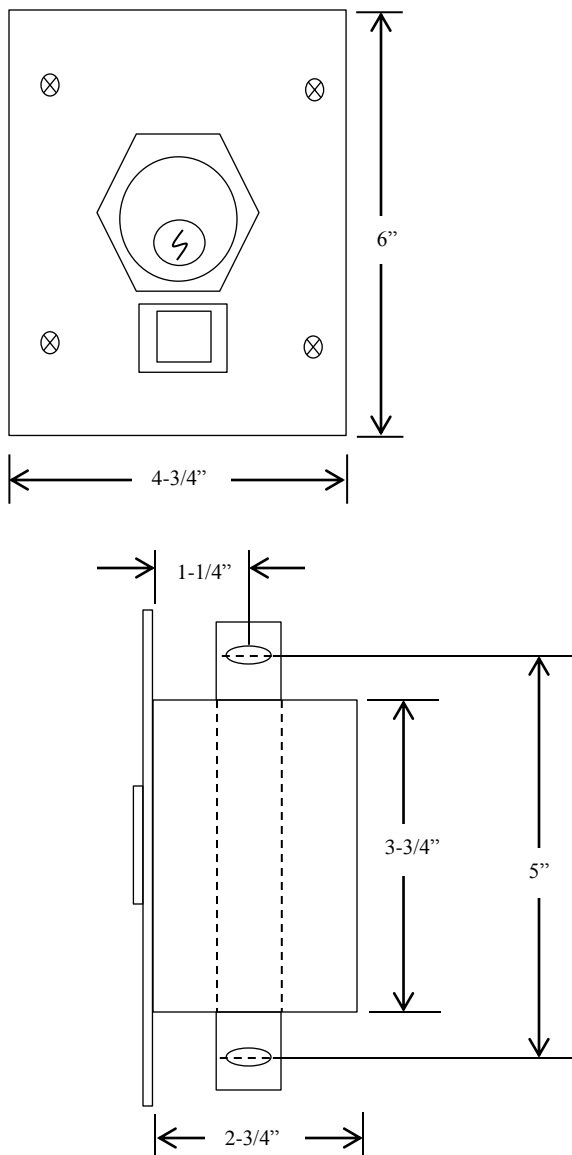

## KEYED CONTROL

- NEMA 1
- FLUSH MOUNT
- TAMPER-PROOF
- TWO POSITION (OPEN-CLOSE) WITH STOP BUTTON
- CENTER RETURN
- BRUSHED ALUMINUM FACEPLATE
- CYLINDER: MORTISE TYPE (5 PIN)  
1-1/8" DIAMETER X 1" LENGTH
- KEYSWITCH: 15 amp @ 125/250VAC

AVAILABLE WITH BEST CORE CYLINDER OR EQUIVALENT, SLF TYPE LARGE FORMAT EQUIVALENT, CC (CHANGEABLE CYLINDER) VERSION

## DIMENSIONS