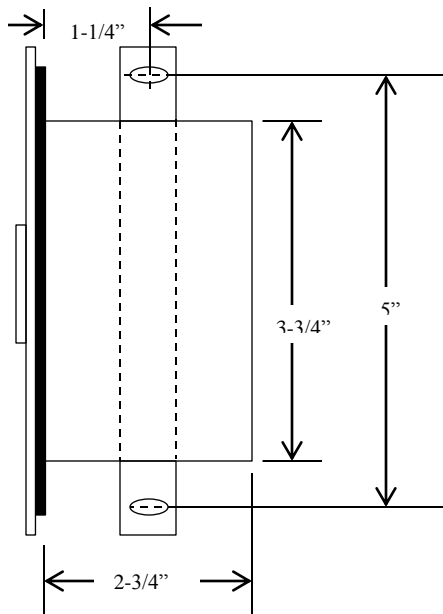

## KEYED CONTROL

- EXTERIOR FLUSH MOUNT
- TWO POSITION (OPEN-CLOSE)
- CENTER RETURN
- BRUSHED ALUMINUM FACEPLATE
- CYLINDER: MORTISE TYPE (5 PIN)  
1-1/8" DIAMETER X 1" LENGTH
- KEYSWITCH: 15 amp @ 125/250VAC

AVAILABLE WITH BEST CORE CYLINDER OR EQUIVALENT, SLF TYPE LARGE FORMAT EQUIVALENT, CC (CHANGEABLE CYLINDER) VERSION

## DIMENSIONS