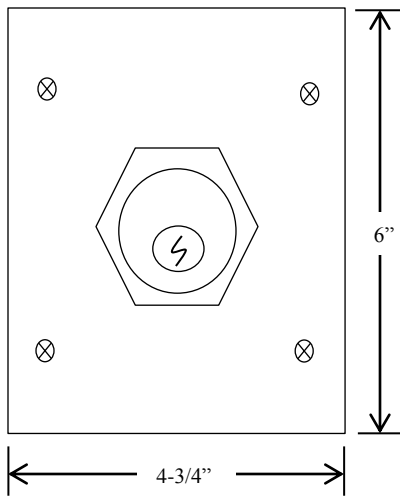

## KEYED CONTROL

- EXTERIOR FLUSH MOUNT
- TWO POSITION (OPEN-CLOSE)
- CENTER RETURN
- BRUSHED ALUMINUM FACEPLATE
- CYLINDER: MORTISE TYPE (5 PIN)  
1-1/8" DIAMETER X 1" LENGTH
- KEYSWITCH: 15 amp @ 125/250VAC

AVAILABLE WITH BEST CORE CYLINDER OR EQUIVALENT, SLF TYPE LARGE FORMAT EQUIVALENT, CC (CHANGEABLE CYLINDER) VERSION

## DIMENSIONS