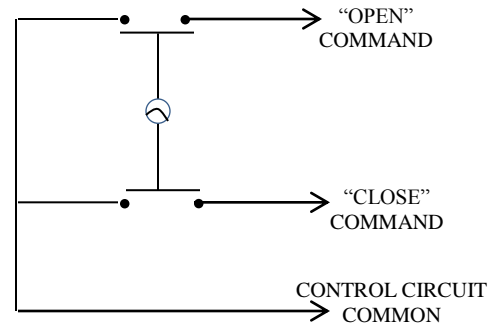

WIRING

230 Route 206, Suite 206
Flanders, NJ 07836
(800) 942-6682 * (973) 584-6682 Fax
info@mmtcinc.com