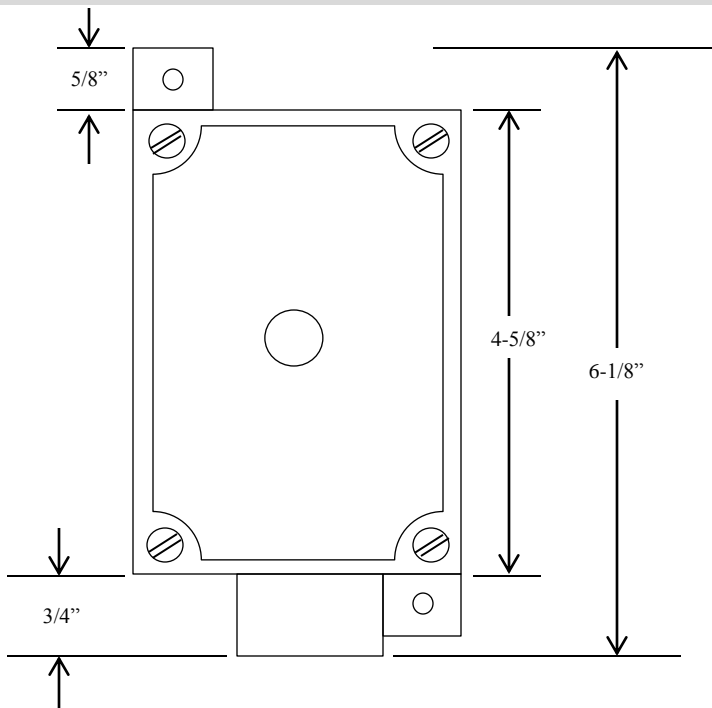

1EBX

CONTROL STATION

- NEMA 7 & 9
- EXPLOSION PROOF ENCLOSURE
- ONE BUTTON CONTROL
- BUTTON: 6 amp @ 125VAC
- NORMALLY OPEN

DISCLAIMER: OUR EXPLOSION PROOF PUSH BUTTONS ARE NOT RATED FOR DIVISION OR CLASS

DIMENSIONS

WIRING

230 Route 206, Suite 206
Flanders, NJ 07836
(800) 942-6682 * (973) 584-6682 Fax
info@mmtcinc.com