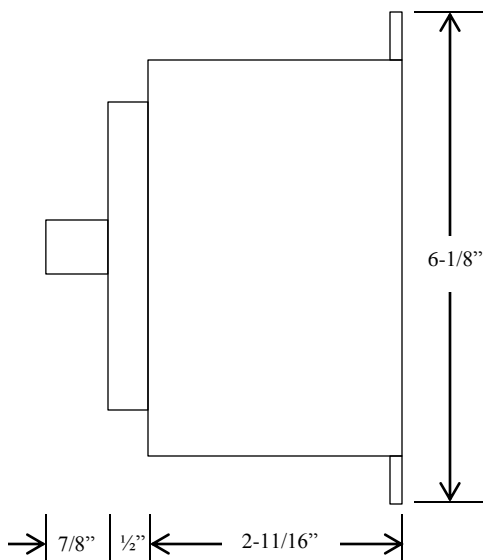

1EBX

CONTROL STATION

- NEMA 7 & 9
- EXPLOSION PROOF ENCLOSURE
- ONE BUTTON CONTROL
- BUTTON: 6 amp @ 125VAC
- NORMALLY OPEN

DISCLAIMER: OUR EXPLOSION PROOF PUSH BUTTONS ARE NOT RATED FOR DIVISION OR CLASS

DIMENSIONS

WIRING

230 Route 206, Suite 206
Flanders, NJ 07836
(800) 942-6682 * (973) 584-6682 Fax
info@mmtcinc.com