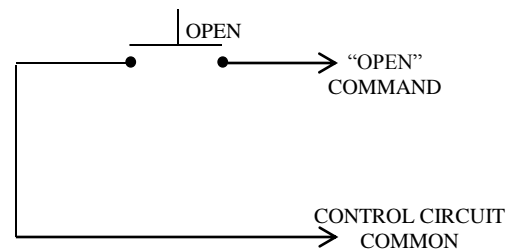

WIRING

230 Route 206, Suite 206
Flanders, NJ 07836
(800) 942-6682 * (973) 584-6682 Fax
info@mmtcinc.com