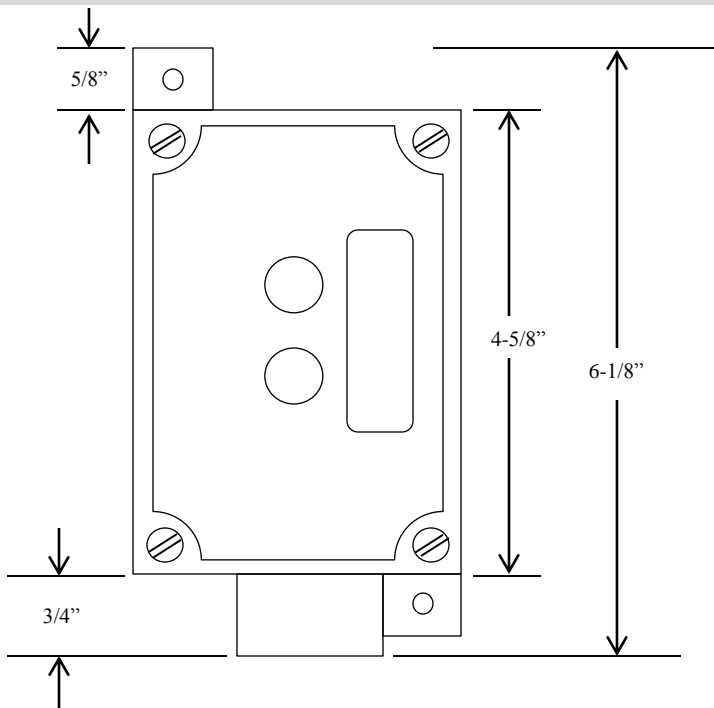

# 2EBX CONTROL STATION

- NEMA 7 & 9
- EXPLOSION PROOF ENCLOSURE
- TWO BUTTON CONTROL (OPEN-CLOSE)
- BUTTON: 6 amp @ 125VAC
- OPEN: NORMALLY OPEN
- CLOSE: NORMALLY OPEN

DISCLAIMER: OUR EXPLOSION PROOF PUSH BUTTONS ARE NOT RATED FOR DIVISION OR CLASS

## DIMENSIONS