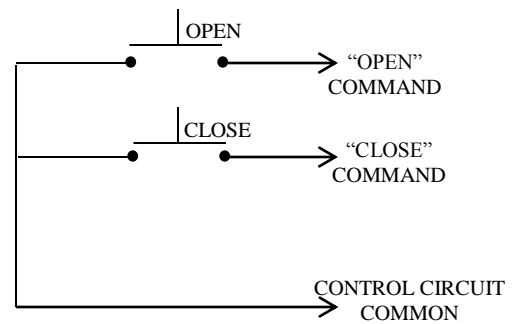

WIRING

230 Route 206, Suite 206
Flanders, NJ 07836
(800) 942-6682 * (973) 584-6682 Fax
info@mmtcinc.com