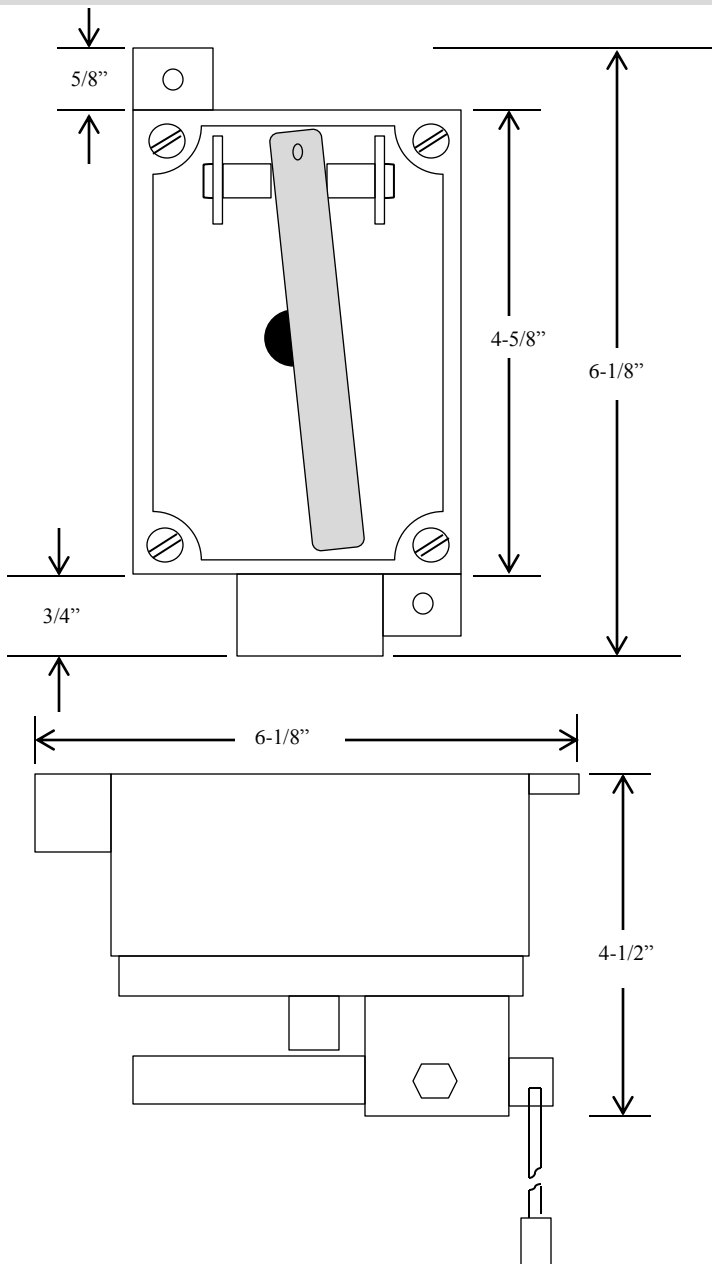

CP-2X

CEILING PULL SWITCH

- NEMA 7 & 9
- EXPLOSION PROOF ENCLOSURE
- DOUBLE POLE – SINGLE THROW (DPST)

DISCLAIMER: OUR EXPLOSION PROOF CONTROLS ARE NOT RATED FOR DIVISION OR CLASS

DIMENSIONS

WIRING

230 Route 206, Suite 206
Flanders, NJ 07836
(800) 942-6682 * (973) 584-6682 Fax
info@mmtcinc.com