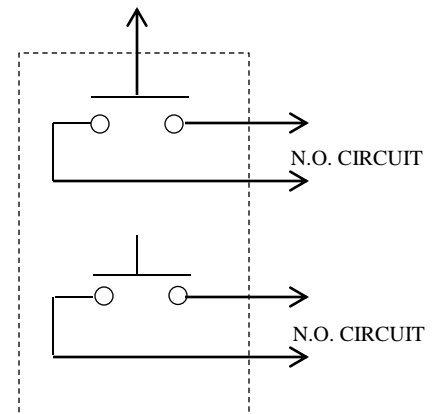

CP-2X

CEILING PULL SWITCH

- NEMA 7 & 9
- EXPLOSION PROOF ENCLOSURE
- DOUBLE POLE – SINGLE THROW (DPST)

DISCLAIMER: OUR EXPLOSION PROOF CONTROLS ARE NOT RATED FOR DIVISION OR CLASS

DIMENSIONS

WIRING

230 Route 206, Suite 206
Flanders, NJ 07836
(800) 942-6682 * (973) 584-6682 Fax
info@mmtcinc.com