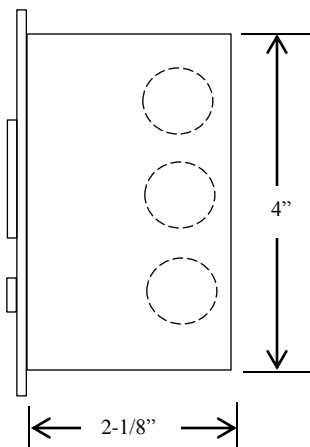

## KEYED CONTROL

- NEMA 1
- FLUSH MOUNT
- TAMPER-PROOF
- TWO POSITION (OPEN-CLOSE) WITH STOP BUTTON
- CENTER RETURN
- SINGLE GANG BACK BOX
- STAINLESS STEEL FACEPLATE
- CYLINDER: MORTISE TYPE (5 PIN)  
1-1/8" DIAMETER X 1" LENGTH
- KEYSWITCH: 15 amp @ 125/250VAC

AVAILABLE WITH BEST CORE CYLINDER OR EQUIVALENT, SLF TYPE LARGE FORMAT EQUIVALENT, CC (CHANGEABLE CYLINDER) VERSION

## DIMENSIONS