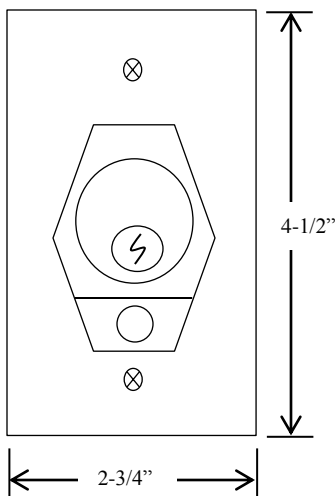

## KEYED CONTROL

- NEMA 1
- FLUSH MOUNT
- TAMPER-PROOF
- TWO POSITION (OPEN-CLOSE) WITH STOP BUTTON
- CENTER RETURN
- SINGLE GANG BACK BOX
- STAINLESS STEEL FACEPLATE
- CYLINDER: MORTISE TYPE (5 PIN)  
1-1/8" DIAMETER X 1" LENGTH
- KEYSWITCH: 15 amp @ 125/250VAC

## DIMENSIONS