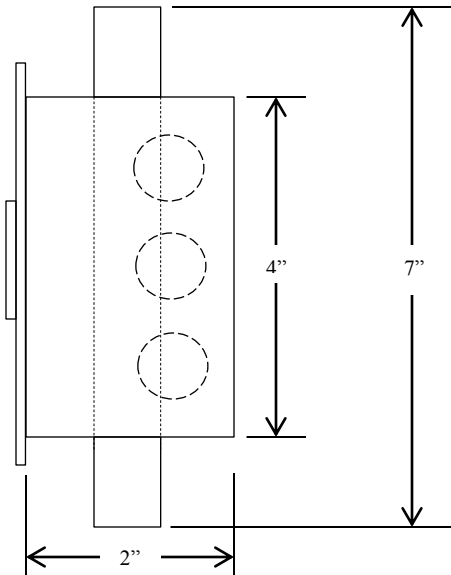

HBFT

KEYED CONTROL

- NEMA 1
- TAMPERPROOF FLUSH MOUNT
- TWO POSITION (OPEN-CLOSE)
- CENTER RETURN
- SINGLE GANG BACK BOX
- STAINLESS STEEL FACEPLATE
- CYLINDER: MORTISE TYPE (5 PIN)
1-1/8" DIAMETER X 1" LENGTH
- KEYSWITCH: 15 amp @ 125/250VAC

AVAILABLE WITH BEST CORE CYLINDER OR EQUIVALENT, SLF TYPE LARGE FORMAT EQUIVALENT, CC (CHANGEABLE CYLINDER) VERSION

DIMENSIONS

WIRING

230 Route 206, Suite 206
Flanders, NJ 07836
(800) 942-6682 * (973) 584-6682 Fax
info@mmtcinc.com