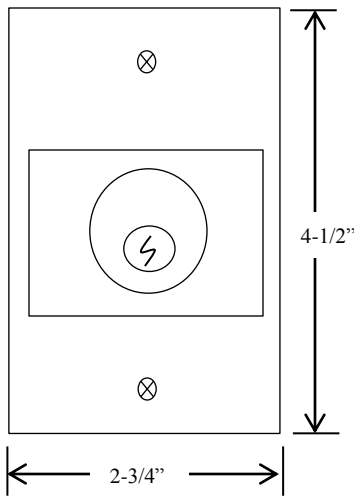

HBFT

KEYED CONTROL

- NEMA 1
- TAMPERPROOF FLUSH MOUNT
- TWO POSITION (OPEN-CLOSE)
- CENTER RETURN
- SINGLE GANG BACK BOX
- STAINLESS STEEL FACEPLATE
- CYLINDER: MORTISE TYPE (5 PIN)
1-1/8" DIAMETER X 1" LENGTH
- KEYSWITCH: 15 amp @ 125/250VAC

AVAILABLE WITH BEST CORE CYLINDER OR EQUIVALENT, SLF TYPE LARGE FORMAT EQUIVALENT, CC (CHANGEABLE CYLINDER) VERSION

DIMENSIONS

WIRING

230 Route 206, Suite 206
Flanders, NJ 07836
(800) 942-6682 * (973) 584-6682 Fax
info@mmtcinc.com