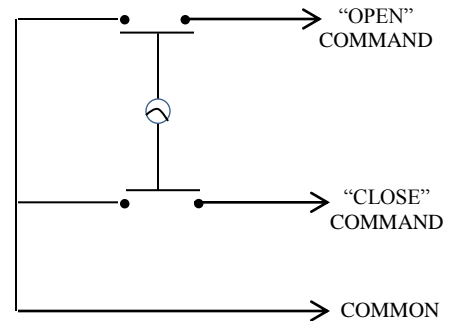

HBFT

KEYED CONTROL

- NEMA 1
- TAMPERPROOF FLUSH MOUNT
- TWO POSITION (OPEN-CLOSE)
- CENTER RETURN
- SINGLE GANG BACK BOX
- STAINLESS STEEL FACEPLATE
- CYLINDER: MORTISE TYPE (5 PIN)
1-1/8" DIAMETER X 1" LENGTH
- KEYSWITCH: 15 amp @ 125/250VAC

AVAILABLE WITH BEST CORE CYLINDER OR EQUIVALENT, SLF TYPE LARGE FORMAT EQUIVALENT, CC (CHANGEABLE CYLINDER) VERSION

DIMENSIONS

WIRING

230 Route 206, Suite 206
Flanders, NJ 07836
(800) 942-6682 * (973) 584-6682 Fax
info@mmtcinc.com