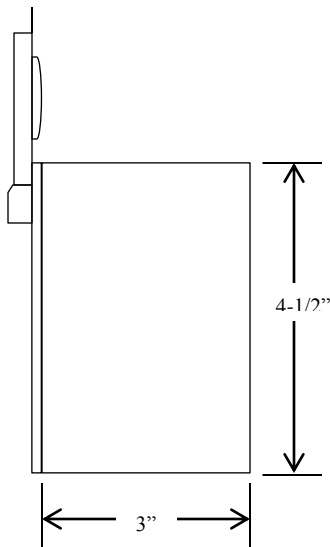

HBSX

KEYED CONTROL

- NEMA 3, 4 12
- SURFACE MOUNT WITH COVER
- TWO POSITION (OPEN-CLOSE)
- CENTER RETURN
- CYLINDER: MORTISE TYPE (5 PIN)
1-1/8" DIAMETER X 1" LENGTH
- KEYSWITCH: 15 amp @ 125/250VAC

DIMENSIONS