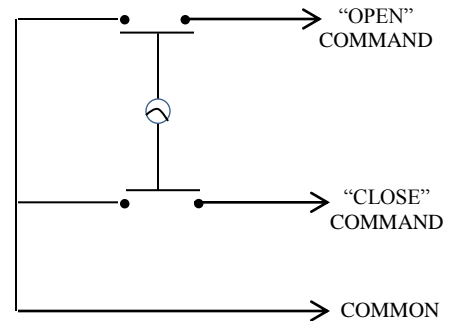

WIRING

230 Route 206, Suite 206
Flanders, NJ 07836
(800) 942-6682 * (973) 584-6682 Fax
info@mmtcinc.com