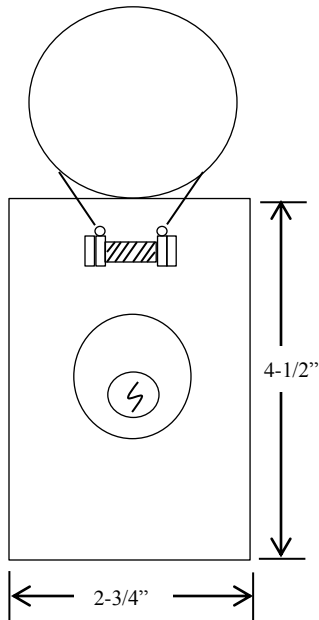

HBSX

KEYED CONTROL

- NEMA 3, 4 12
- SURFACE MOUNT WITH COVER
- TWO POSITION (OPEN-CLOSE)
- CENTER RETURN
- CYLINDER: MORTISE TYPE (5 PIN)
1-1/8" DIAMETER X 1" LENGTH
- KEYSWITCH: 15 amp @ 125/250VAC

DIMENSIONS