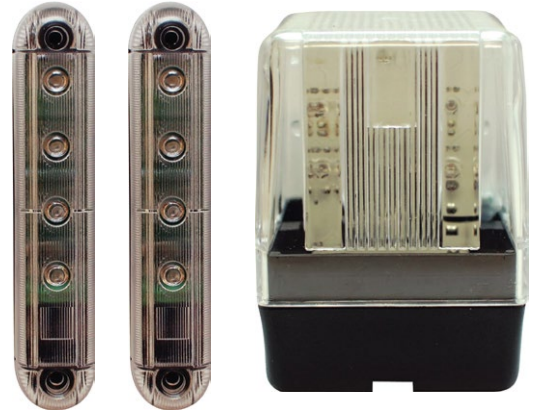

HIVE™

HIVE LED WARNING LIGHTS

LED Lights

FEATURES

- Flashing LED's
- Options in both 12VDC & 24VDC
- Option for Red/Green LED's
- Built In or Programmable Flasher
- Option for Yellow LED's
- Flashing or Solid LED Options
- Great for gate operators and commercial overhead doors

SPECIFICATIONS

Absorption:	Between 70mA-100mA Max
Power Supply:	12-24VDC (Depending on light)
Functions:	Programmable, Flashing, Color changing, Solid (Depending on Light)
Dimensions:	Slim Light - 5.3L x 1.1W x 1.1H Cube Light - 3L x 3W 3 4H