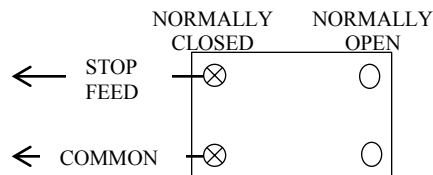

1MHC

MUSHROOM HEAD CONTROL

- o NEMA 3R, 4, 12
- o SURFACE MOUNT
- o DOUBLE POLE CONTACTS
  NORMALLY OPEN & NORMALLY CLOSED
- o BUTTON: 12 amp @ 600VAC

UL LISTED / CSA APPROVED

DIMENSIONS

WIRING

FOR OPEN - CLOSE

FOR STOP

NORTH SHORE
COMMERCIAL DOOR .COM

162 Edgewood Street Elyria, Oh 44035

P: 800 783 6112 • F: 440 365 3514

support@northshorecommercialdoor.com