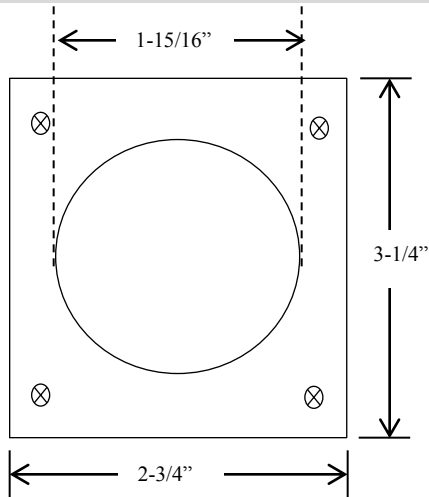

1MHC

MUSHROOM HEAD CONTROL

- o NEMA 3R, 4, 12
- o SURFACE MOUNT
- o DOUBLE POLE CONTACTS
NORMALLY OPEN & NORMALLY CLOSED
- o BUTTON: 12 amp @ 600VAC

UL LISTED / CSA APPROVED

DIMENSIONS

WIRING

FOR OPEN - CLOSE