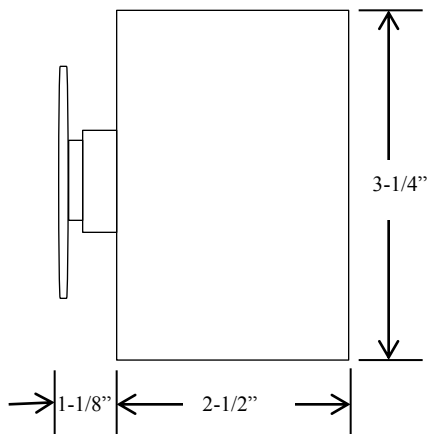

1MHC

MUSHROOM HEAD CONTROL

- o NEMA 3R, 4, 12
- o SURFACE MOUNT
- o DOUBLE POLE CONTACTS
NORMALLY OPEN & NORMALLY CLOSED
- o BUTTON: 12 amp @ 600VAC

UL LISTED / CSA APPROVED

DIMENSIONS

WIRING

FOR OPEN - CLOSE