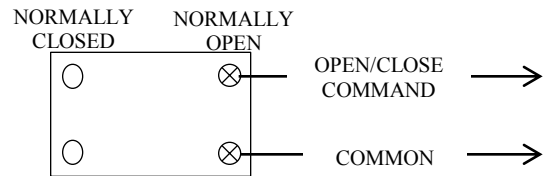

1MHC

MUSHROOM HEAD CONTROL

- o NEMA 3R, 4, 12
- o SURFACE MOUNT
- o DOUBLE POLE CONTACTS
NORMALLY OPEN & NORMALLY CLOSED
- o BUTTON: 12 amp @ 600VAC

UL LISTED / CSA APPROVED

DIMENSIONS

WIRING

FOR OPEN - CLOSE