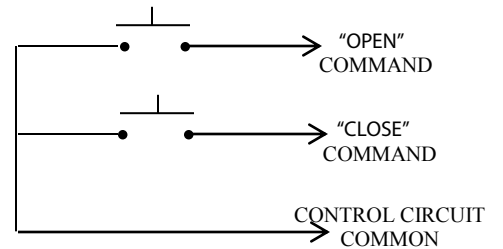

2BF INTERIOR CONTROL STATION

- o NEMA 1
- o FLUSH MOUNT
- o FULLY GUARDED
- o TWO BUTTON CONTROL (OPEN-CLOSE)
- o 2 N/O CONTACTS
- o BUTTON: 10 amp @ 250VAC

UL LISTED

DIMENSIONS

WIRING

**NORTH SHORE
COMMERCIAL DOOR**.COM