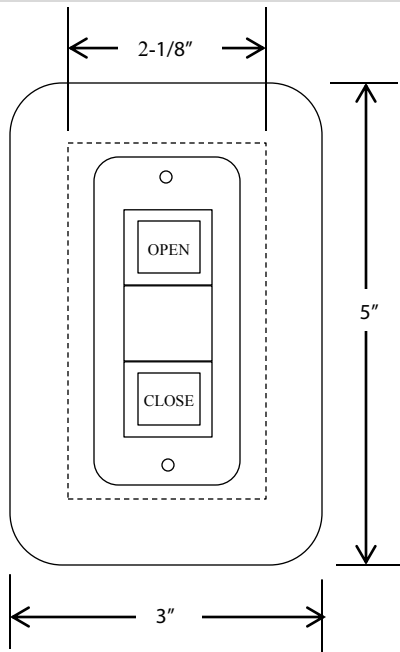

2BF INTERIOR CONTROL STATION

- o NEMA 1
- o FLUSH MOUNT
- o FULLY GUARDED
- o TWO BUTTON CONTROL (OPEN-CLOSE)
- o 2 N/O CONTACTS
- o BUTTON: 10 amp @ 250VAC

UL LISTED

DIMENSIONS

WIRING

**NORTH SHORE
COMMERCIAL DOOR**.COM