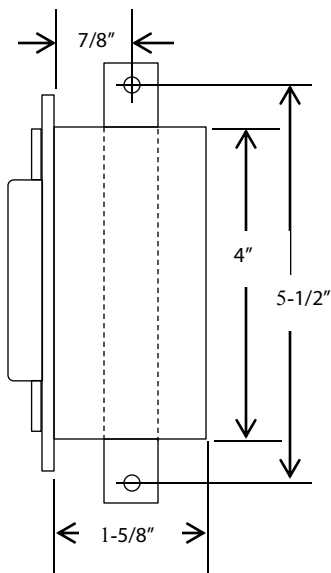

2BF INTERIOR CONTROL STATION

- o NEMA 1
- o FLUSH MOUNT
- o FULLY GUARDED
- o TWO BUTTON CONTROL (OPEN-CLOSE)
- o 2 N/O CONTACTS
- o BUTTON: 10 amp @ 250VAC

UL LISTED

DIMENSIONS

WIRING

**NORTH SHORE
COMMERCIAL DOOR**.COM