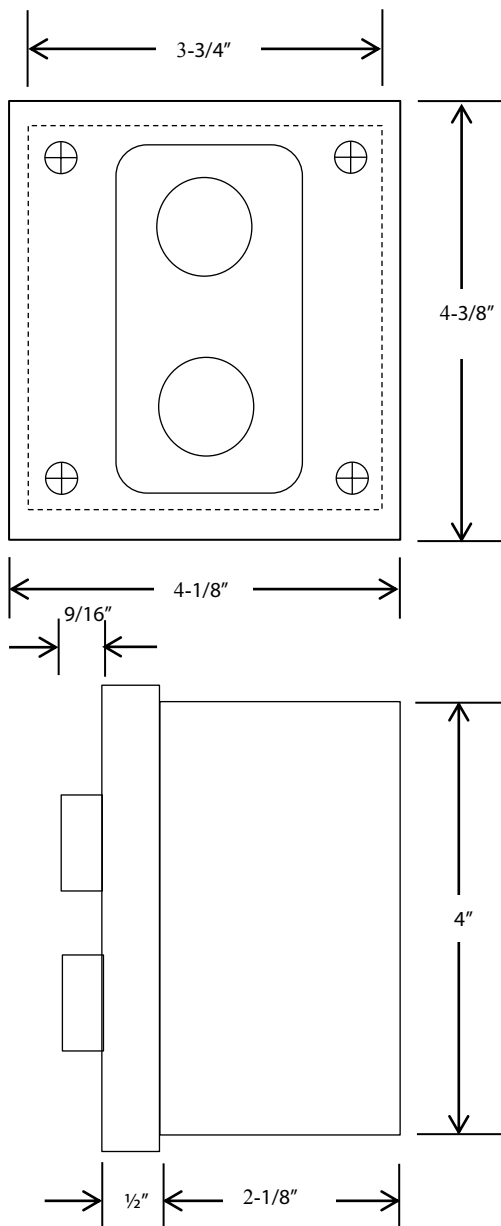

2BX EXTERIOR CONTROL STATION

- o NEMA 3R, 4, 12
- o SURFACE MOUNT
- o FULLY GUARDED
- o TWO BUTTON CONTROL
(OPEN-CLOSE) IN ALUMINUM DIE
CAST ENCLOSURE
- o BUTTON: 6 amp @ 125/250VAC
- o OPEN: NORMALLY OPEN
- o CLOSE: NORMALLY OPEN

DIMENSIONS

WIRING

NORTH SHORE
COMMERCIAL DOOR .COM

162 Edgewood Street Elyria, Oh 44035

P: 800 783 6112 • F: 440 365 3514

support@northshorecommercialdoor.com