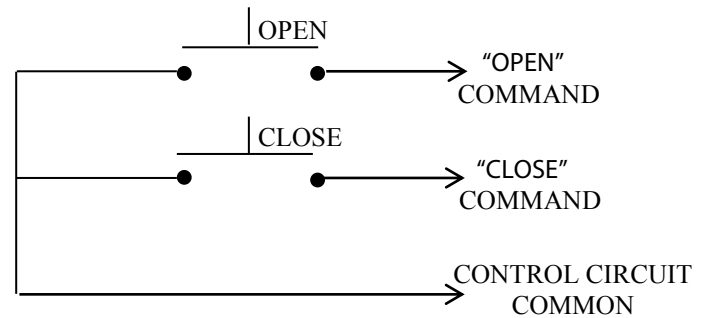

WIRING

NORTH SHORE
COMMERCIAL DOOR .COM

162 Edgewood Street Elyria, Oh 44035

P: 800 783 6112 • F: 440 365 3514

support@northshorecommercialdoor.com