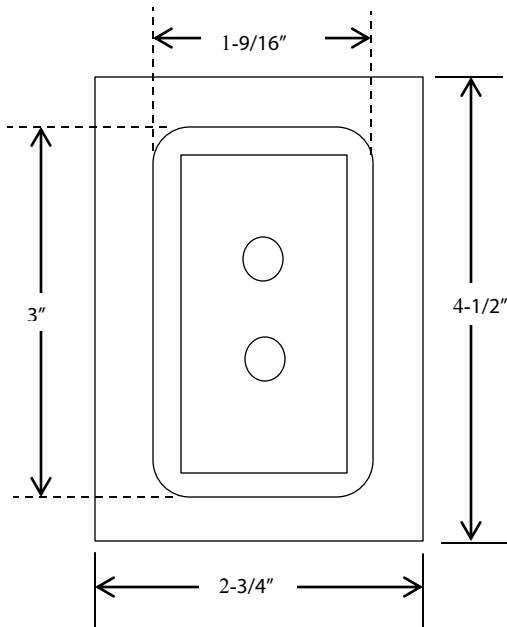

## 2BXC CONTROL STATION WITH COVER

- o NEMA 4
- o SURFACE MOUNT WITH WEATHER PROTECTIVE COVER
- o TWO BUTTON CONTROL (OPEN-CLOSE)
- o BUTTON: 6 amp @ 125/250VAC
- o OPEN: NORMALLY OPEN
- o CLOSE: NORMALLY OPEN

### DIMENSIONS