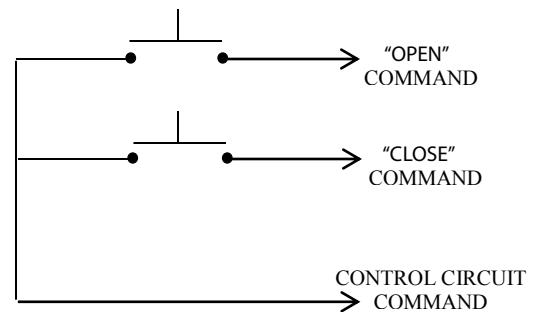

WIRING

NORTH SHORE
COMMERCIAL DOOR .COM

162 Edgewood Street Elyria, Oh 44035

P: 800 783 6112 • F: 440 365 3514

support@northshorecommercialdoor.com