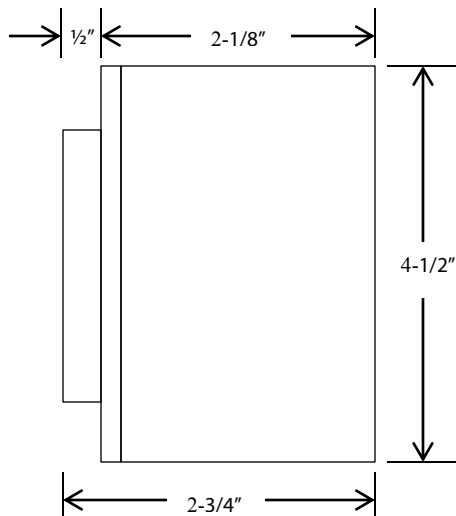

## 2BXC CONTROL STATION WITH COVER

- o NEMA 4
- o SURFACE MOUNT WITH WEATHER PROTECTIVE COVER
- o TWO BUTTON CONTROL (OPEN-CLOSE)
- o BUTTON: 6 amp @ 125/250VAC
- o OPEN: NORMALLY OPEN
- o CLOSE: NORMALLY OPEN

### DIMENSIONS