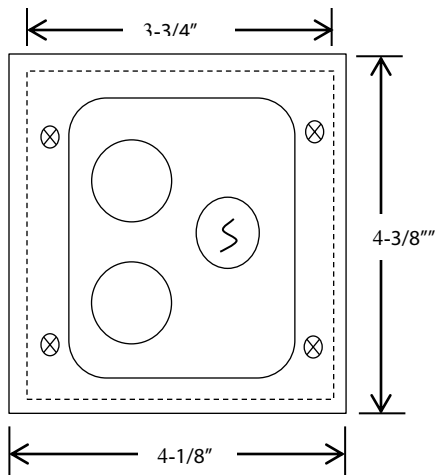

## 2BXL

### EXTERIOR CONTROL STATION WITH KEYED LOCKOUT

- o NEMA 3R, 4, 12
- o SURFACE MOUNT
- o FULLY GUARDED
- o TWO BUTTON CONTROL (OPEN-CLOSE) WITH KEYED LOCKOUT (ON-OFF)
- o BUTTON: 6 amp @ 125/250VAC
- o OPEN: NORMALLY OPEN
- o CLOSE: NORMALLY OPEN
- o KEYSWITCH: 4 amp @ 250VAC

## DIMENSIONS