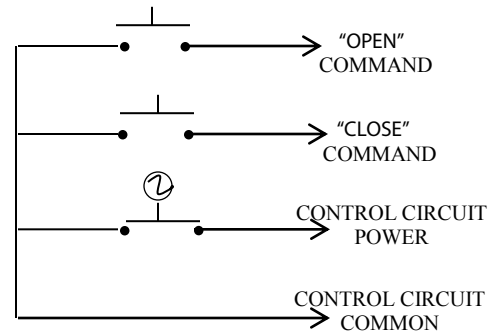

WIRING

NORTH SHORE
COMMERCIAL DOOR.COM

162 Edgewood Street Elyria, Oh 44035

P: 800 783 6112 • F: 440 365 3514

support@northshorecommercialdoor.com