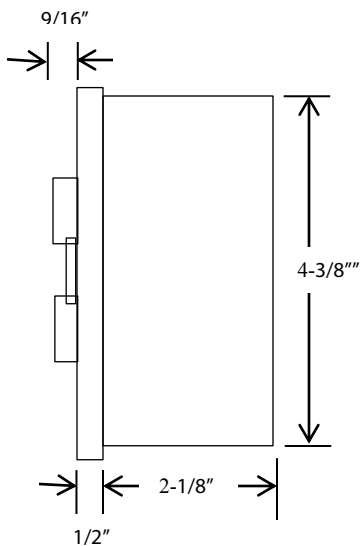

## 2BXL

### EXTERIOR CONTROL STATION WITH KEYED LOCKOUT

- o NEMA 3R, 4, 12
- o SURFACE MOUNT
- o FULLY GUARDED
- o TWO BUTTON CONTROL (OPEN-CLOSE) WITH KEYED LOCKOUT (ON-OFF)
- o BUTTON: 6 amp @ 125/250VAC
- o OPEN: NORMALLY OPEN
- o CLOSE: NORMALLY OPEN
- o KEYSWITCH: 4 amp @ 250VAC

## DIMENSIONS