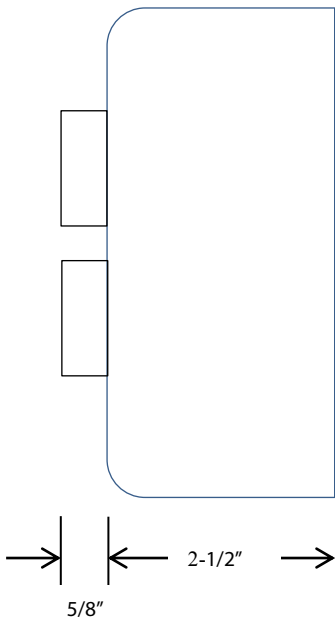

2BXT EXTERIOR CONTROL STATION

- o NEMA 3R, 4, 12
- o SURFACE MOUNT
- o FULLY GUARDED
- o TWO BUTTON CONTROL (OPEN-CLOSE)
- o BUTTON: 12 amp @ 600VAC
- o DOUBLE POLE CONTACTS:
 - OPEN: NORMALLY OPEN & NORMALLY CLOSED
 - CLOSE: NORMALLY OPEN & NORMALLY CLOSED
- o UL LISTED / CSA APPROVED

DIMENSIONS

WIRING

NORTH SHORE
COMMERCIAL DOOR .COM

162 Edgewood Street Elyria, Oh 44035

P: 800 783 6112 • F: 440 365 3514

support@northshorecommercialdoor.com