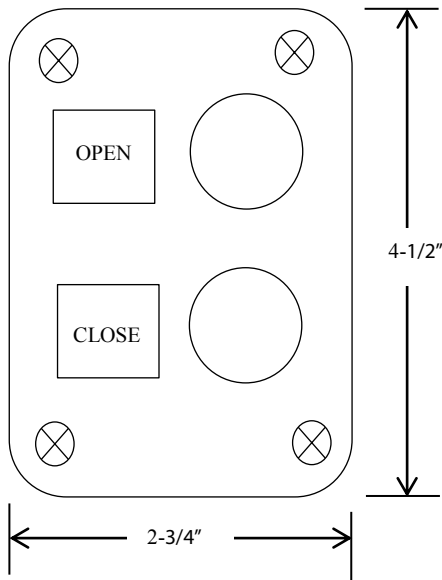

2BXT EXTERIOR CONTROL STATION

- o NEMA 3R, 4, 12
- o SURFACE MOUNT
- o FULLY GUARDED
- o TWO BUTTON CONTROL (OPEN-CLOSE)
- o BUTTON: 12 amp @ 600VAC
- o DOUBLE POLE CONTACTS:
 - OPEN: NORMALLY OPEN & NORMALLY CLOSED
 - CLOSE: NORMALLY OPEN & NORMALLY CLOSED
- o UL LISTED / CSA APPROVED

DIMENSIONS

WIRING

NORTH SHORE
COMMERCIAL DOOR .COM

162 Edgewood Street Elyria, Oh 44035

P: 800 783 6112 • F: 440 365 3514

support@northshorecommercialdoor.com