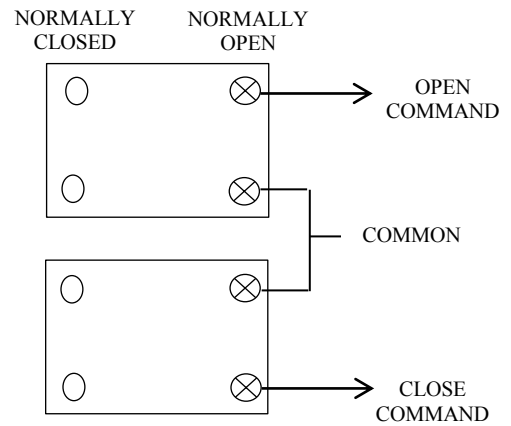

WIRING

NORTH SHORE
COMMERCIAL DOOR .COM

162 Edgewood Street Elyria, Oh 44035

P: 800 783 6112 • F: 440 365 3514

support@northshorecommercialdoor.com