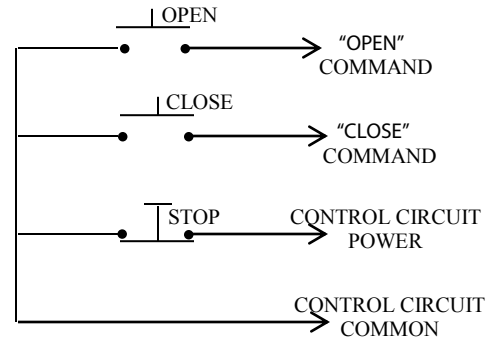

WIRING

NORTH SHORE
COMMERCIAL DOOR .COM

162 Edgewood Street Elyria, Oh 44035

P: 800 783 6112 • F: 440 365 3514

support@northshorecommercialdoor.com