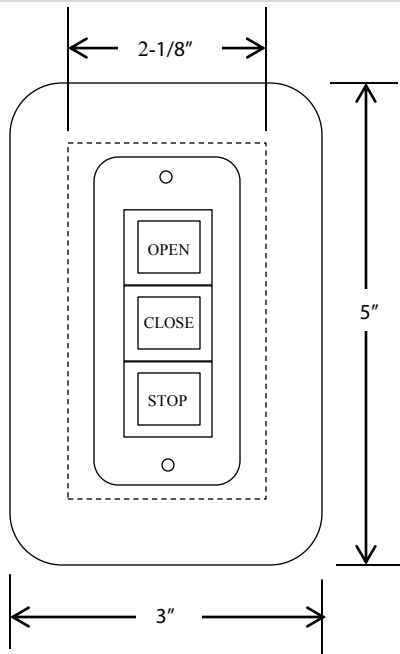

3BF

INTERIOR CONTROL STATION

- o NEMA 1
- o FLUSH MOUNT
- o FULLY GUARDED
- o THREE BUTTON CONTROL (OPEN-CLOSE-STOP)
- o BUTTON: 10 amp @ 250VAC
- o OPEN: NORMALLY OPEN
- o CLOSE: NORMALLY OPEN
- o STOP: NORMALLY CLOSED

UL LISTED

DIMENSIONS

WIRING

NORTH SHORE
COMMERCIAL DOOR .COM

162 Edgewood Street Elyria, Oh 44035

P: 800 783 6112 • F: 440 365 3514

support@northshorecommercialdoor.com