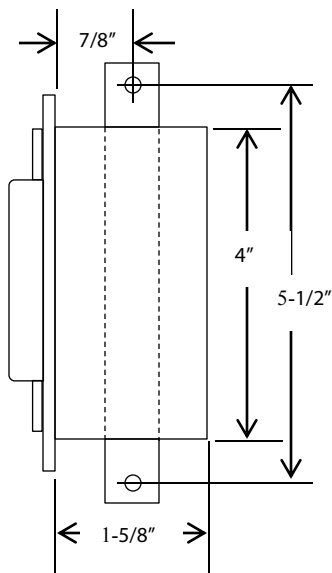

3BF

INTERIOR CONTROL STATION

- o NEMA 1
- o FLUSH MOUNT
- o FULLY GUARDED
- o THREE BUTTON CONTROL (OPEN-CLOSE-STOP)
- o BUTTON: 10 amp @ 250VAC
- o OPEN: NORMALLY OPEN
- o CLOSE: NORMALLY OPEN
- o STOP: NORMALLY CLOSED

UL LISTED

DIMENSIONS

WIRING

NORTH SHORE
COMMERCIAL DOOR .COM

162 Edgewood Street Elyria, Oh 44035

P: 800 783 6112 • F: 440 365 3514

support@northshorecommercialdoor.com