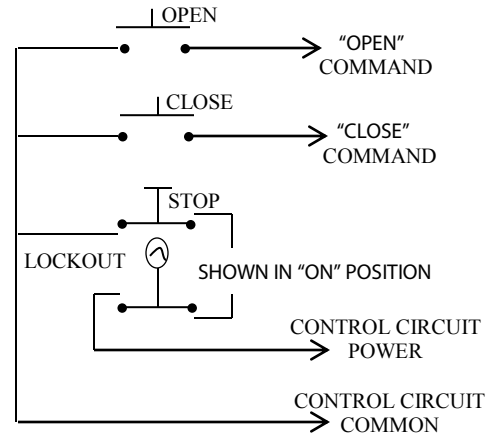

WIRING

NORTH SHORE
COMMERCIAL DOOR .COM

162 Edgewood Street Elyria, Oh 44035

P: 800 783 6112 • F: 440 365 3514

support@northshorecommercialdoor.com