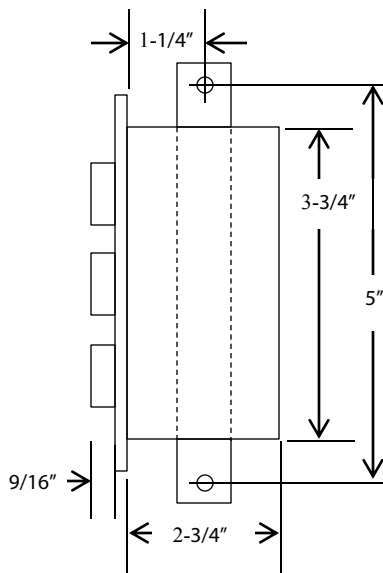

3BFL CONTROL STATION WITH KEYED LOCKOUT

- o NEMA 1
- o INTERIOR FLUSH MOUNT
- o FULLY GUARDED
- o THREE BUTTON CONTROL (OPEN-CLOSE-STOP) WITH KEYED LOCKOUT (ON-OFF)
- o BUTTON: 6 amp @ 125/250VAC
- o OPEN: NORMALLY OPEN
- o CLOSE: NORMALLY OPEN
- o STOP: NORMALLY CLOSED
- o KEYSWITCH: 4 amp @ 250VAC

DIMENSIONS

WIRING

NORTH SHORE
COMMERCIAL DOOR .COM

162 Edgewood Street Elyria, Oh 44035

P: 800 783 6112 • F: 440 365 3514

support@northshorecommercialdoor.com