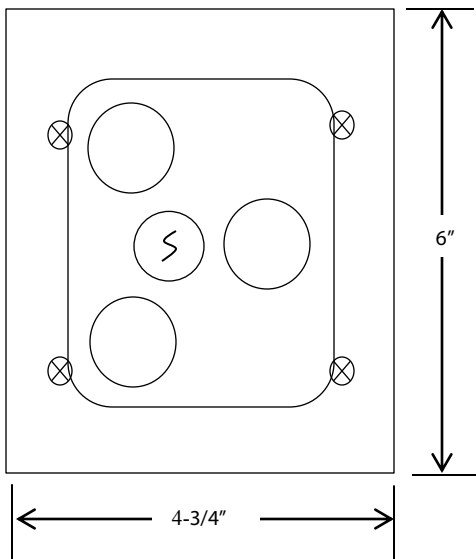

DIMENSIONS