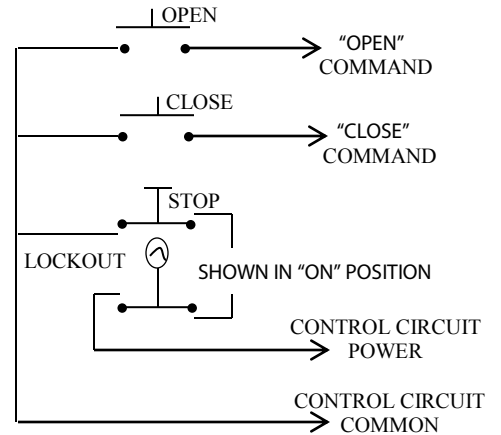

WIRING

NORTH SHORE
COMMERCIAL DOOR.COM

162 Edgewood Street Elyria, Oh 44035

P: 800 783 6112 • F: 440 365 3514

support@northshorecommercialdoor.com