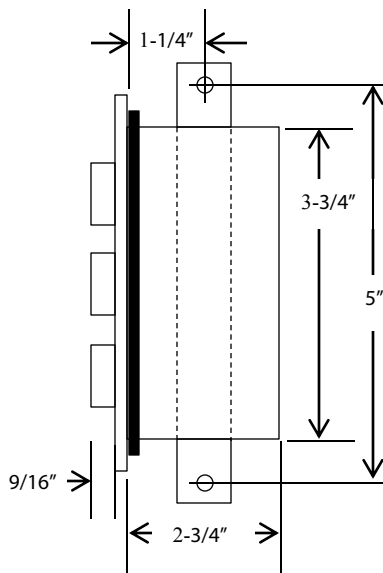

## 3BFLX

### EXTERIOR CONTROL STATION WITH KEYED LOCKOUT

- o EXTERIOR FLUSH MOUNT
- o FULLY GUARDED
- o THREE BUTTON CONTROL (OPEN-CLOSE-STOP) WITH KEYED LOCKOUT (ON-OFF)
- o BUTTON: 6 amp @ 125/250VAC
- o OPEN: NORMALLY OPEN
- o CLOSE: NORMALLY OPEN
- o STOP: NORMALLY CLOSED
- o KEYSWITCH: 4 amp @ 250VAC

## DIMENSIONS