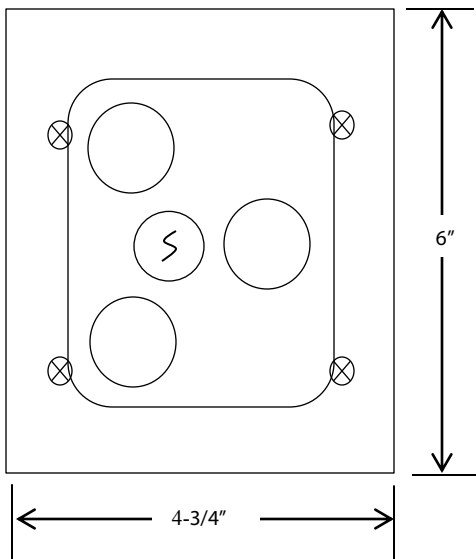

### EXTERIOR CONTROL STATION WITH KEYED LOCKOUT

- o EXTERIOR FLUSH MOUNT
- o FULLY GUARDED
- o THREE BUTTON CONTROL (OPEN-CLOSE-STOP) WITH KEYED LOCKOUT (ON-OFF)
- o BUTTON: 6 amp @ 125/250VAC
- o OPEN: NORMALLY OPEN
- o CLOSE: NORMALLY OPEN
- o STOP: NORMALLY CLOSED
- o KEYSWITCH: 4 amp @ 250VAC

## DIMENSIONS