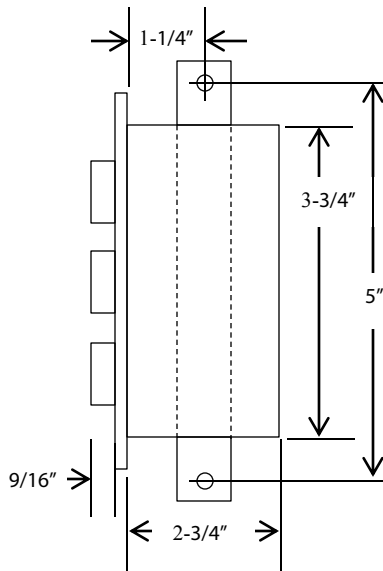

3BFX EXTERIOR CONTROL STATION

- o EXTERIOR FLUSH MOUNT
- o FULLY GUARDED
- o THREE BUTTON CONTROL
(OPEN-CLOSE-STOP)
- o BUTTON: 6 amp @ 125/250VAC
- o OPEN: NORMALLY OPEN
- o CLOSE: NORMALLY OPEN
- o STOP: NORMALLY CLOSED

DIMENSIONS

WIRING

NORTH SHORE
COMMERCIAL DOOR .COM

162 Edgewood Street Elyria, Oh 44035

P: 800 783 6112 • F: 440 365 3514

support@northshorecommercialdoor.com