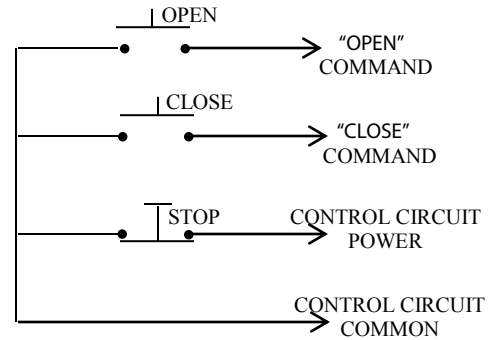

WIRING

NORTH SHORE
COMMERCIAL DOOR .COM

162 Edgewood Street Elyria, Oh 44035

P: 800 783 6112 • F: 440 365 3514

support@northshorecommercialdoor.com