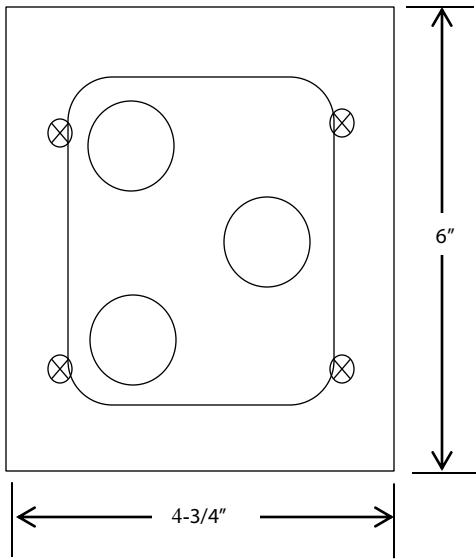

DIMENSIONS