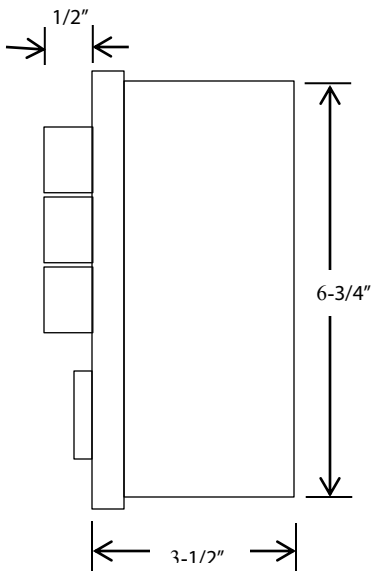

3BLM

EXTERIOR CONTROL STATION WITH MORTISE KEYED LOCKOUT

- o NEMA 3R, 4, 12
- o SURFACE MOUNT
- o FULLY GUARDED
- o THREE BUTTON CONTROL (OPEN-CLOSE-STOP) WITH KEYED LOCKOUT (ON-OFF)
- o BUTTON: 6 amp @ 125/250VAC
- o OPEN: NORMALLY OPEN
- o CLOSE: NORMALLY OPEN
- o STOP: NORMALLY CLOSED
- o KEYSWITCH: 20 amp @ 125VAC
- o AVAILABLE WITH BEST CORE OR EQUIVALENT, OR SLF TYPE LARGE FORMAT EQUIVALENT

DIMENSIONS

WIRING

NORTH SHORE
COMMERCIAL DOOR .COM

162 Edgewood Street Elyria, Oh 44035

P: 800 783 6112 • F: 440 365 3514

support@northshorecommercialdoor.com