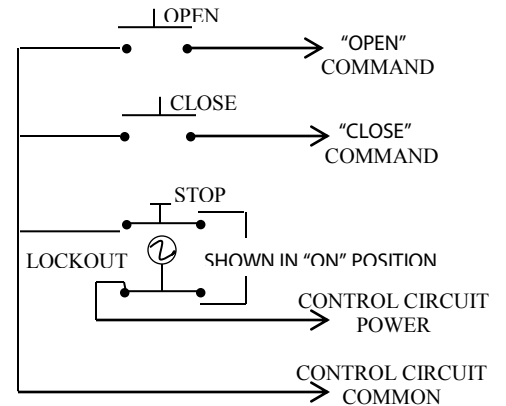

WIRING

NORTH SHORE
COMMERCIAL DOOR .COM

162 Edgewood Street Elyria, Oh 44035

P: 800 783 6112 • F: 440 365 3514

support@northshorecommercialdoor.com