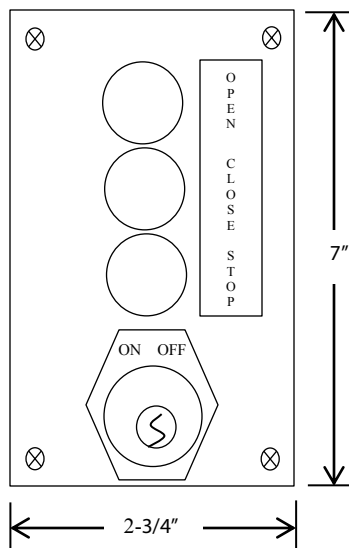

3BLM

EXTERIOR CONTROL STATION WITH MORTISE KEYED LOCKOUT

- o NEMA 3R, 4, 12
- o SURFACE MOUNT
- o FULLY GUARDED
- o THREE BUTTON CONTROL (OPEN-CLOSE-STOP) WITH KEYED LOCKOUT (ON-OFF)
- o BUTTON: 6 amp @ 125/250VAC
- o OPEN: NORMALLY OPEN
- o CLOSE: NORMALLY OPEN
- o STOP: NORMALLY CLOSED
- o KEYSWITCH: 20 amp @ 125VAC
- o AVAILABLE WITH BEST CORE OR EQUIVALENT, OR SLF TYPE LARGE FORMAT EQUIVALENT

DIMENSIONS

WIRING

NORTH SHORE
COMMERCIAL DOOR .COM

162 Edgewood Street Elyria, Oh 44035

P: 800 783 6112 • F: 440 365 3514

support@northshorecommercialdoor.com