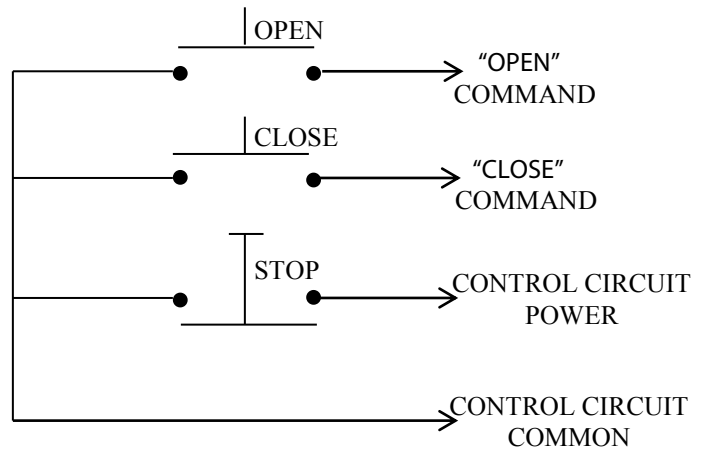

WIRING

NORTH SHORE
COMMERCIAL DOOR .COM

162 Edgewood Street Elyria, Oh 44035

P: 800 783 6112 • F: 440 365 3514

support@northshorecommercialdoor.com