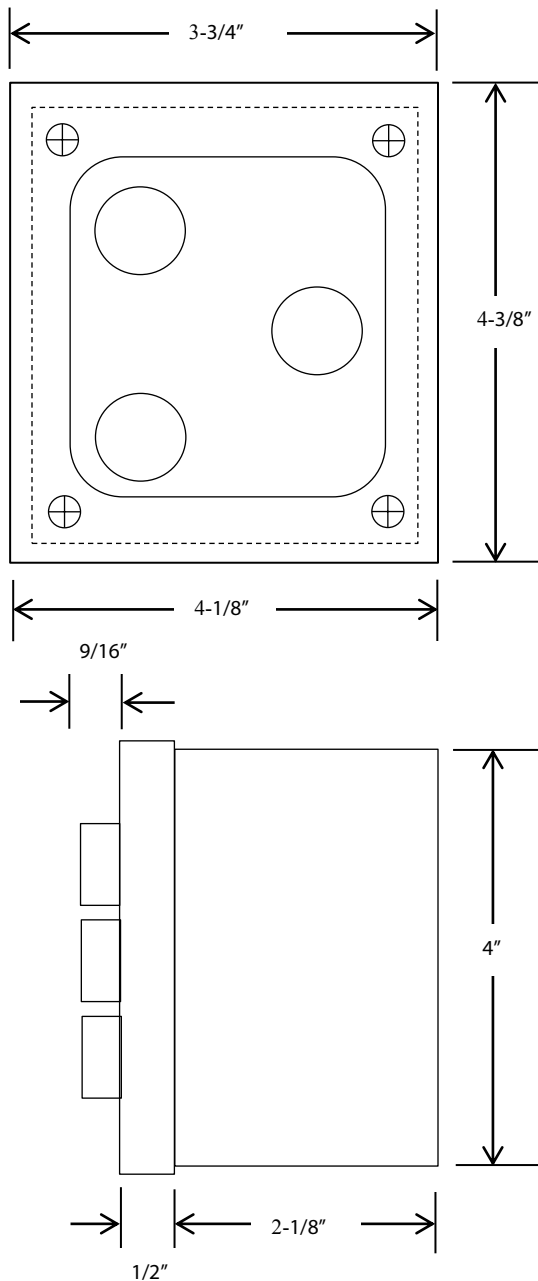

## 3BX EXTERIOR CONTROL STATION

- o NEMA 3R, 4, 12
- o SURFACE MOUNT
- o FULLY GUARDED
- o THREE BUTTON CONTROL (OPEN-CLOSE-STOP) IN ALUMINUM DIE CAST ENCLOSURE
- o BUTTON: 6 amp @ 125/250VAC
- o OPEN: NORMALLY OPEN
- o CLOSE: NORMALLY OPEN
- o STOP: NORMALLY CLOSED

### DIMENSIONS