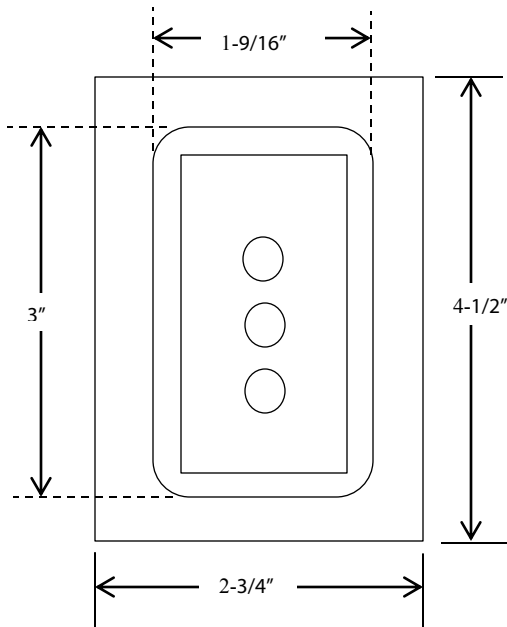

## CONTROL STATION WITH COVER

- o NEMA 4
- o SURFACE MOUNT WITH WEATHER PROTECTIVE COVER
- o THREE BUTTON CONTROL (OPEN-CLOSE-STOP)
- o BUTTON: 6 amp @ 125/250VAC
- o OPEN: NORMALLY OPEN
- o CLOSE: NORMALLY OPEN
- o STOP: NORMALLY CLOSED

## DIMENSIONS