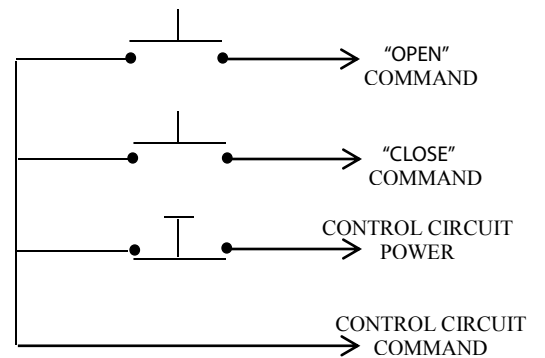

WIRING

NORTH SHORE
COMMERCIAL DOOR .COM

162 Edgewood Street Elyria, Oh 44035

P: 800 783 6112 • F: 440 365 3514

support@northshorecommercialdoor.com