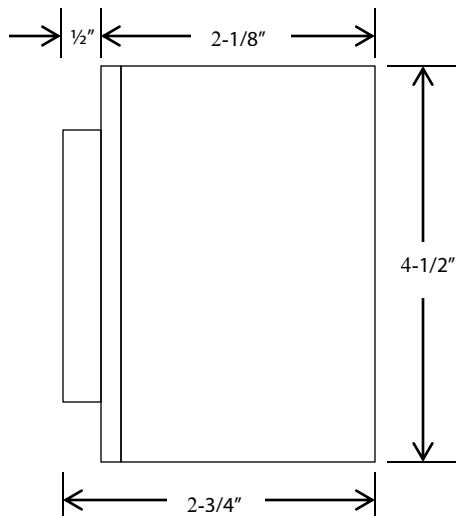

## CONTROL STATION WITH COVER

- o NEMA 4
- o SURFACE MOUNT WITH WEATHER PROTECTIVE COVER
- o THREE BUTTON CONTROL (OPEN-CLOSE-STOP)
- o BUTTON: 6 amp @ 125/250VAC
- o OPEN: NORMALLY OPEN
- o CLOSE: NORMALLY OPEN
- o STOP: NORMALLY CLOSED

## DIMENSIONS