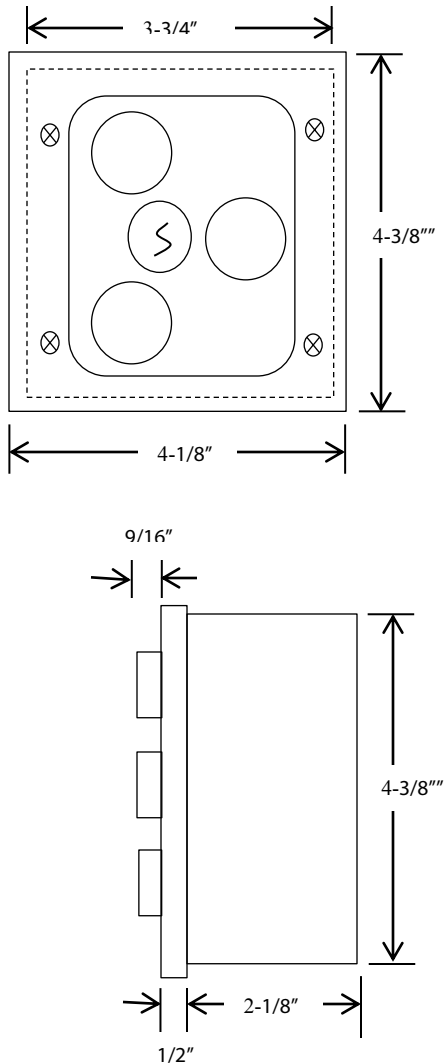

3BXL

EXTERIOR CONTROL STATION WITH KEYED LOCKOUT

- o NEMA 3R, 4, 12
- o SURFACE MOUNT
- o FULLY GUARDED
- o THREE BUTTON CONTROL (OPEN-CLOSE-STOP) WITH KEYED LOCKOUT (ON-OFF)
- o BUTTON: 6 amp @ 125/250VAC
- o OPEN: NORMALLY OPEN
- o CLOSE: NORMALLY OPEN
- o STOP: NORMALLY CLOSED
- o KEYSWITCH: 4 amp @ 250VAC

DIMENSIONS

WIRING

NORTH SHORE
COMMERCIAL DOOR .COM

162 Edgewood Street Elyria, Oh 44035

P: 800 783 6112 • F: 440 365 3514

support@northshorecommercialdoor.com