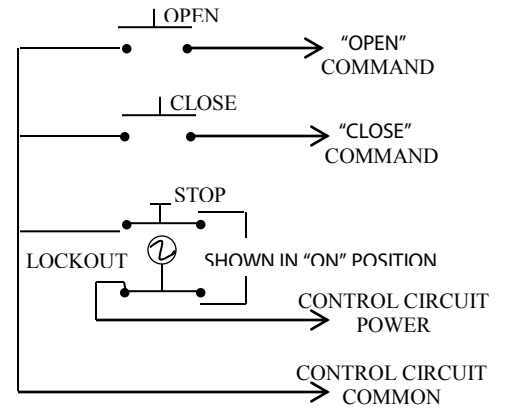

WIRING

NORTH SHORE
COMMERCIAL DOOR .COM

162 Edgewood Street Elyria, Oh 44035

P: 800 783 6112 • F: 440 365 3514

support@northshorecommercialdoor.com