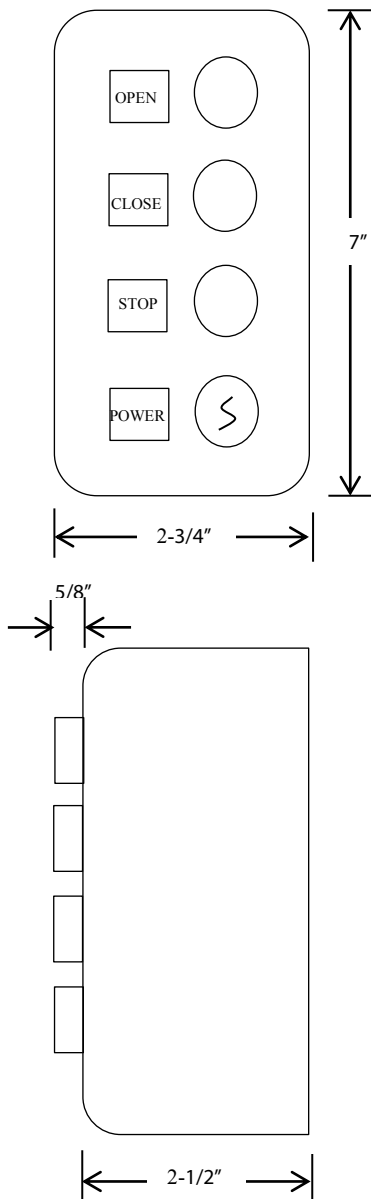

3BXLT

EXTERIOR CONTROL STATION WITH KEYED LOCKOUT

- o NEMA 3R, 4, 12
- o SURFACE MOUNT
- o FULLY GUARDED
- o THREE BUTTON CONTROL
(OPEN-CLOSE-STOP) WITH KEYED
LOCKOUT (ON-OFF)
- o BUTTON: 12 amp @ 600VAC
- o DOUBLE POLE CONTACTS:
 - OPEN: NORMALLY OPEN &
NORMALLY CLOSED
 - CLOSE: NORMALLY OPEN &
NORMALLY CLOSED
 - STOP: NORMALLY OPEN &
NORMALLY CLOSED
- o KEYSWITCH: 4 amp @ 125VAC
- o UL LISTED / CSA APPROVED

DIMENSIONS

WIRING

NORTH SHORE
COMMERCIAL DOOR.COM

162 Edgewood Street Elyria, Oh 44035

P: 800 783 6112 • F: 440 365 3514

support@northshorecommercialdoor.com