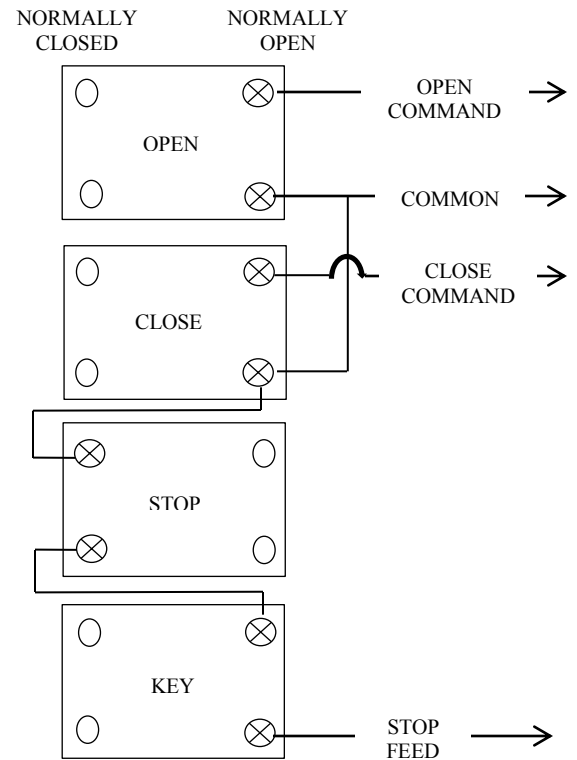

WIRING

NORTH SHORE
COMMERCIAL DOOR.COM

162 Edgewood Street Elyria, Oh 44035

P: 800 783 6112 • F: 440 365 3514

support@northshorecommercialdoor.com