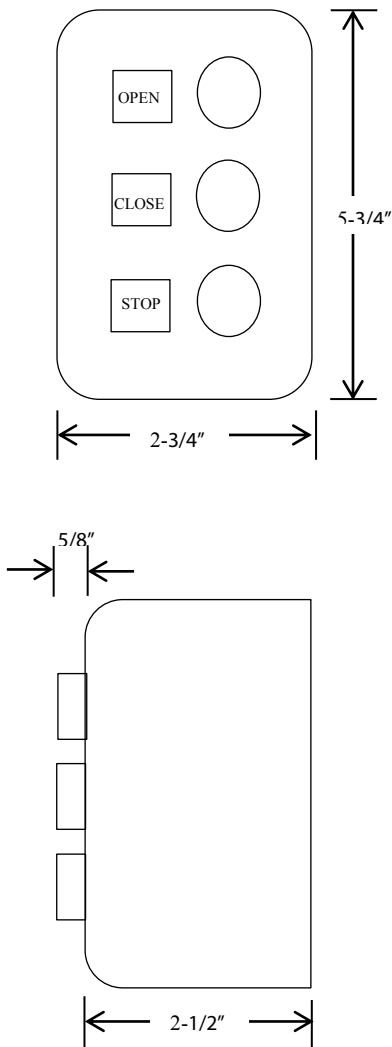

## 3BXT EXTERIOR CONTROL STATION

- o NEMA 3R, 4, 12
- o SURFACE MOUNT
- o FULLY GUARDED
- o THREE BUTTON CONTROL (OPEN-CLOSE-STOP)
- o BUTTON: 12 amp @ 600VAC
- o DOUBLE POLE CONTACTS:
  - OPEN: NORMALLY OPEN & NORMALLY CLOSED
  - CLOSE: NORMALLY OPEN & NORMALLY CLOSED
  - STOP: NORMALLY OPEN & NORMALLY CLOSED
- o UL LISTED / CSA APPROVED

### DIMENSIONS