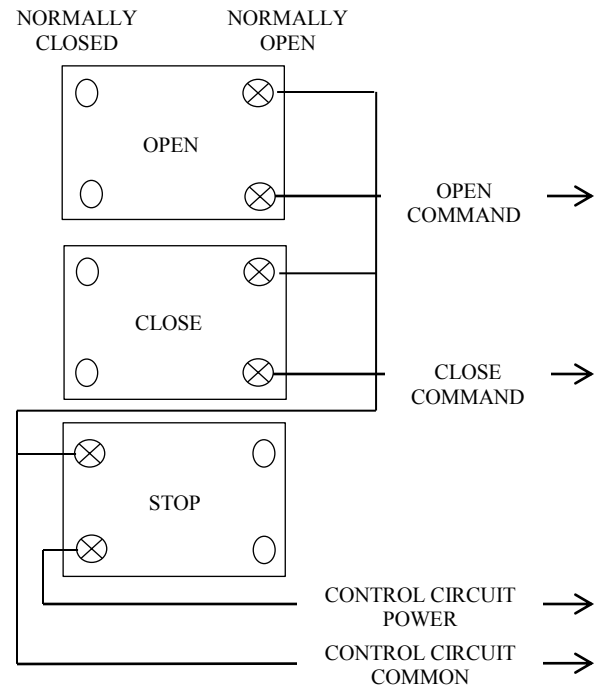

WIRING

NORTH SHORE
COMMERCIAL DOOR .COM
162 Edgewood Street Elyria, Oh 44035

P: 800 783 6112 • F: 440 365 3514

support@northshorecommercialdoor.com