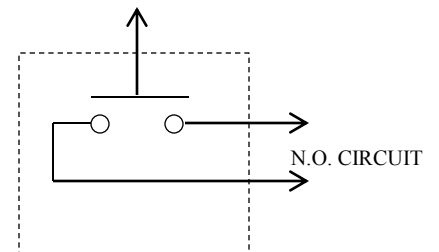

CP-1

CEILING PULL SWITCH

- o NEMA 3R, 4, 12
- o EXTERIOR SURFACE MOUNT IN ALUMINUM DIE CAST ENCLOSURE
- o SINGLE POLE - SINGLE THROW (SPST)
- o 15 amp @ 125VAC

DIMENSIONS

WIRING

NORTH SHORE
COMMERCIAL DOOR .COM