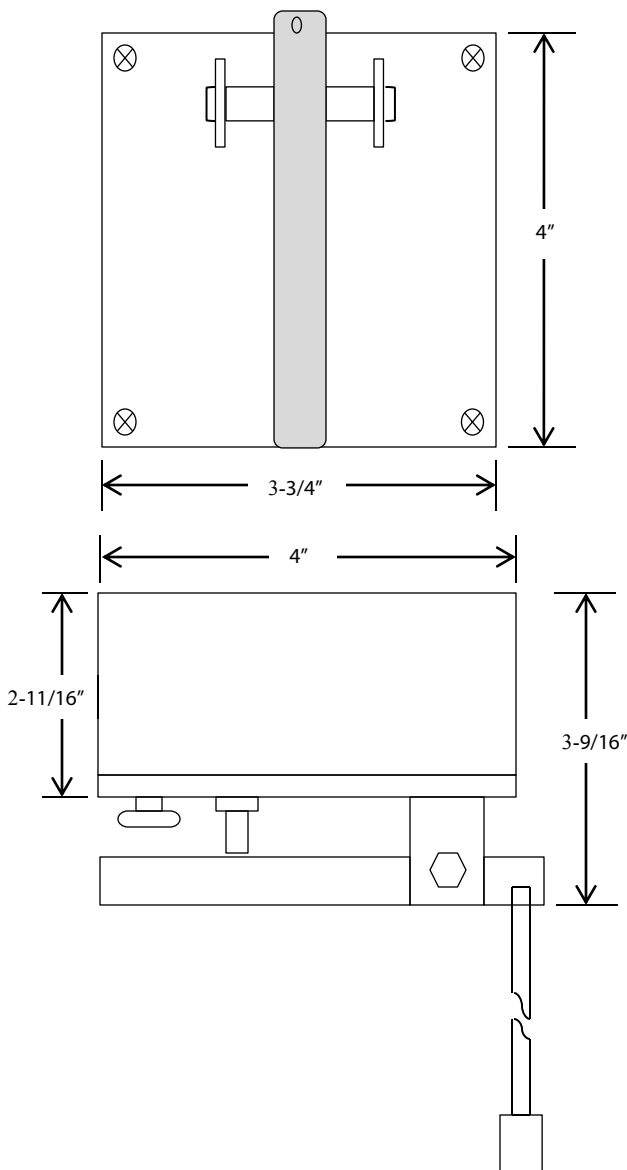

CP-1

CEILING PULL SWITCH

- o NEMA 3R, 4, 12
- o EXTERIOR SURFACE MOUNT IN ALUMINUM DIE CAST ENCLOSURE
- o SINGLE POLE - SINGLE THROW (SPST)
- o 15 amp @ 125VAC

DIMENSIONS

WIRING

NORTH SHORE
COMMERCIAL DOOR .COM