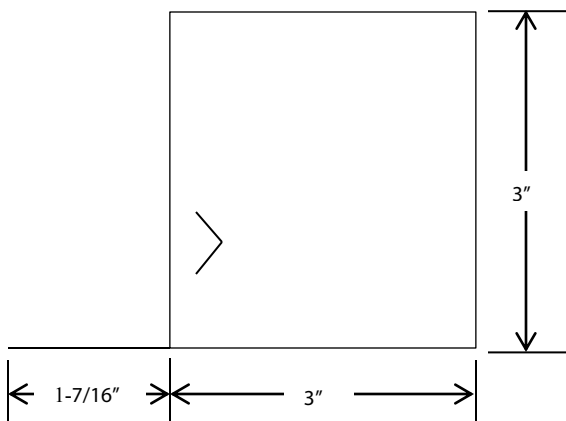

IS-2 INTERLOCK SWITCH

- o INTERIOR FLUSH MOUNT
- o INTERLOCK SWITCH FOR SECTIONAL DOOR
- o NORMALLY CLOSED CONTACT THAT BREAK WHEN ACTIVATED

DIMENSIONS

WIRING

NORTH SHORE
COMMERCIAL DOOR .COM

162 Edgewood Street Elyria, Oh 44035