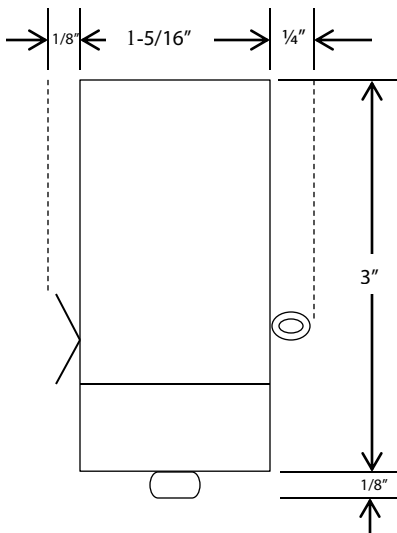

IS-2 INTERLOCK SWITCH

- o INTERIOR FLUSH MOUNT
- o INTERLOCK SWITCH FOR SECTIONAL DOOR
- o NORMALLY CLOSED CONTACT THAT BREAK WHEN ACTIVATED

DIMENSIONS

WIRING

NORTH SHORE
COMMERCIAL DOOR .COM

162 Edgewood Street Elyria, Oh 44035