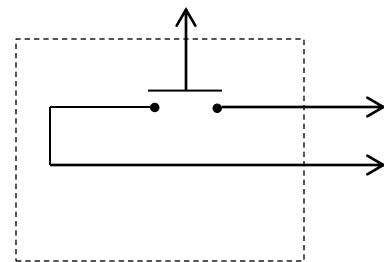

IS-2 INTERLOCK SWITCH

- o INTERIOR FLUSH MOUNT
- o INTERLOCK SWITCH FOR SECTIONAL DOOR
- o NORMALLY CLOSED CONTACT THAT BREAK WHEN ACTIVATED

DIMENSIONS

WIRING

NORTH SHORE
COMMERCIAL DOOR .COM

162 Edgewood Street Elyria, Oh 44035