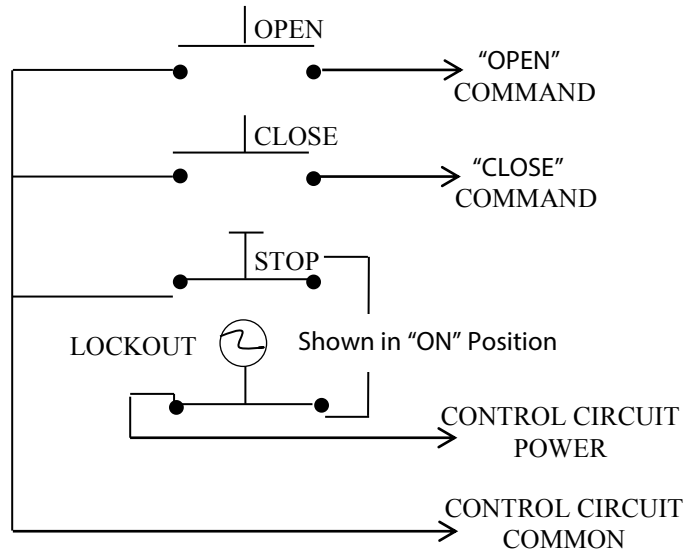

WIRING

NORTH SHORE
COMMERCIAL DOOR .COM

162 Edgewood Street Elyria, Oh 44035

P: 800 783 6112 • F: 440 365 3514

support@northshorecommercialdoor.com