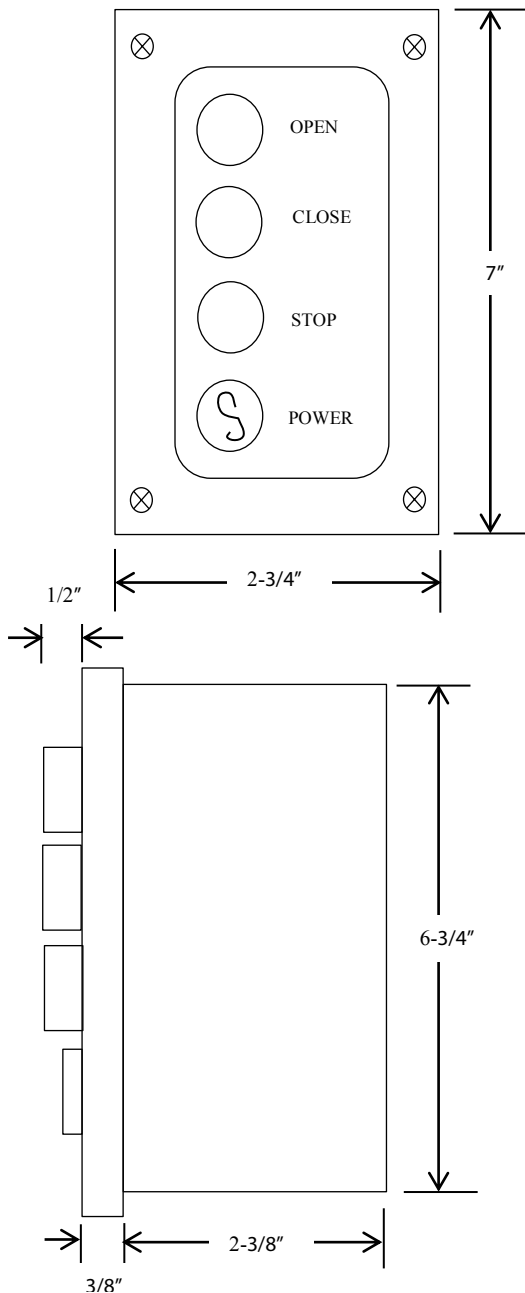

PBTL-3

EXTERIOR CONTROL STATION WITH KEYED LOCKOUT

- o NEMA 3R, 4, 12
- o SURFACE MOUNT
- o FULLY GUARDED
- o THREE BUTTON CONTROL (OPEN-CLOSE-STOP) WITH KEY LOCKOUT (ON-OFF) IN ALUMINUM DIE CAST ENCLOSURE
- o BUTTON: 6 amp @ 125/250VAC
- o OPEN: NORMALLY OPEN
- o CLOSE: NORMALLY OPEN
- o STOP: NORMALLY CLOSED
- o KEYSWITCH: 4 amp @ 250VAC

DIMENSIONS

WIRING

NORTH SHORE
COMMERCIAL DOOR .COM

162 Edgewood Street Elyria, Oh 44035

P: 800 783 6112 • F: 440 365 3514

support@northshorecommercialdoor.com