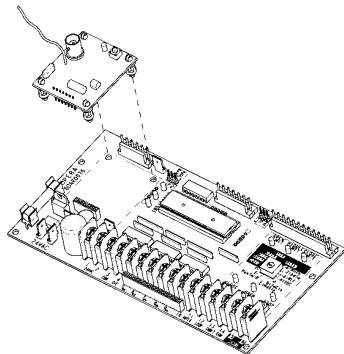

RADIOKIT 004 - Direct ECB Plug-in Receiver ▶▶▶

These products are available for immediate sale.

For further information and pricing details, please contact your Manaras-Opera sales representative.

Toll free number: 800 - 361 - 2260
www.manaras.com

Manaras-Opera Presents The Opera Radio Controls

Manaras-Opera is pleased to announce that they have extended their well-known **OPERA™** brand across their Radio Control line: **RADIO 101** and **RADIO 103**.

The **OPERA™** brand name has become synonymous with innovation and reliability.

Product Details

RADIOEM 101:

- 1-Button **Transmitter** for operation of a Single-Door.
- Comes with LED indicator, CR2032 battery and sun visor clip.
- 2 operating sequences available:
  - Traditional Commercial Sequence.
  - Alternating Sequence (SBC): allows the door to be parked anywhere.

RADIOEM 103 SD/MD:

- 3-Button **Transmitter** for operation of a Single-Door or Multiple-Doors (field selectable).
- Comes with LED indicator, CR2032 battery and sun visor clip.
- **Single-Door:** Open / Close / Stop Configuration.
- **Multiple-Doors:** 3x Single-Door Configuration.

RADIORE 101C (factory installations):

- Direct ECB plug-in **Receiver**. For transmitters listed above.
- For units with **BOARD 070** (Oct 2010) and higher.

RADIOKIT 004 (on-site installations):

- Direct ECB plug-in **Receiver**. For transmitters listed above.
- Specialized kit for on-site installations; includes posts and instructions.
- For units with **BOARD 070** (Oct 2010) and higher.