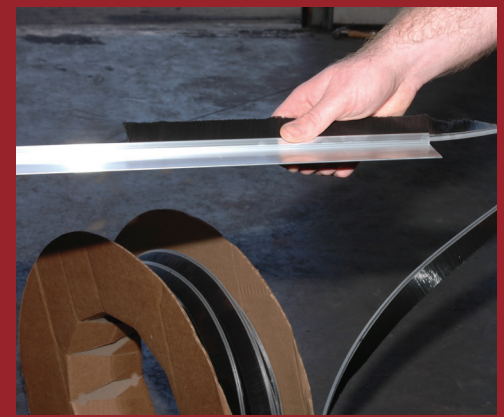

Standard, Large
& Slim-Line Brush Seals

Flex Brush Door Seals

Flex Brush is the convenient, money-saving alternative to traditional metal-back brush seals. Made of rugged yet lightweight and pliable materials, Flex Brush weighs up to 40% less than conventional brushes and is available on reels – drastically lowering shipping costs and streamlining production.

Flex Brush utilizes high-quality polypropylene backing for all brushes. With excellent stiffness, even when wet, Flex Brush's backing has good abrasion resistance and bend recovery. The durable filaments are fused to the base, so they won't pull out, and the brush is completely free of metal, so it will never rust. Flex Brush holds its filament bristles longer, extending the life of the brush and saving you money.

Flex Brush advantages:

- ✓ *Easy installation and assembly*
- ✓ *Ability to conform and contour to shapes for greater design options*
- ✓ *Up to 40% lower weight compared to metal-backed strip brushes, allowing for use in weight-critical applications*
- ✓ *Non-bulky and lighter weight design, making it easier to ship, store, transport and process*
- ✓ *Continuous roll allows the brush to be cut on site to the exact length required with no gaps, eliminating scrap and splices*
- ✓ *100% synthetic, with no metal parts, avoids corrosion and improves chemical resistance*
- ✓ *Homogeneous bond between the backing material and the filament*
- ✓ *Can be used with or without retainers*