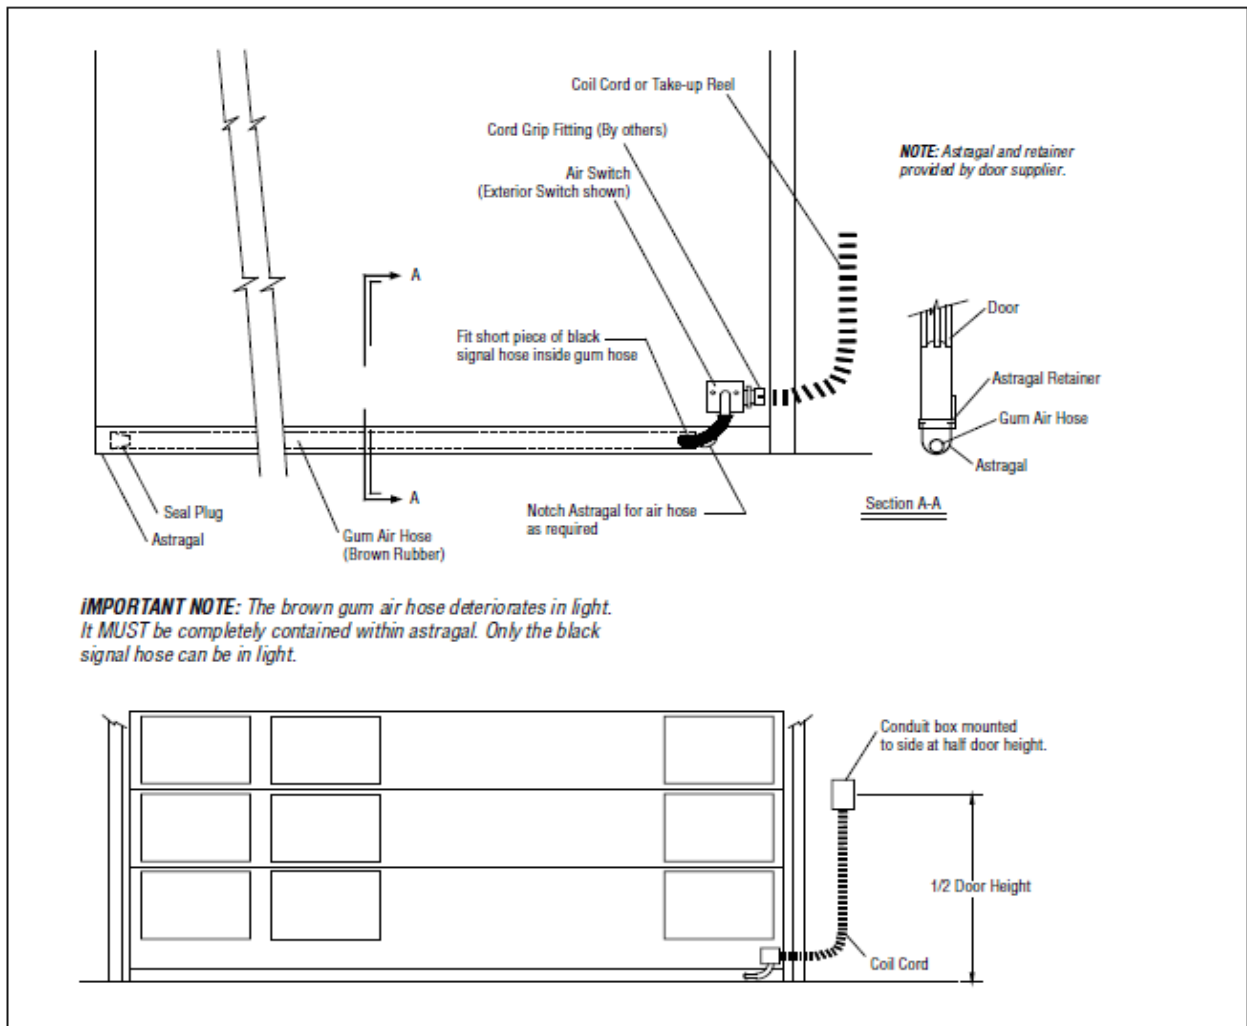

LiftMaster

INTERIOR & EXTERIOR PNEUMATIC SAFETY SAFETY EDGE KITS

655202, 655302, 658202, 658206, & 658302

NORTH SHORE
COMMERCIAL DOOR .COM