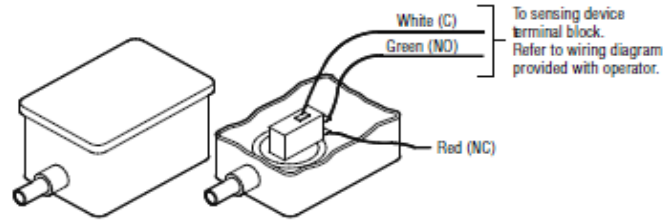

LiftMaster

INTERIOR & EXTERIOR PNEUMATIC SAFETY SAFETY EDGE KITS

655202, 655302, 658202, 658206, & 658302

NORTH SHORE
COMMERCIAL DOOR .COM