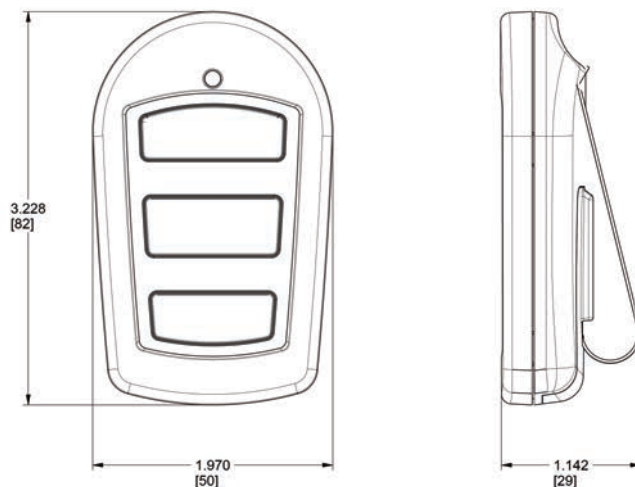

Product Specification Sheet

RADIOEM903

RADIO CONTROL TRANSMITTER
FIXED CODE / DIP SWITCH

TECHNICAL SPECIFICATIONS

Installation:	Hand held or visor mount
Technology:	Fixed Code // Dip Switch (10)
No. of Buttons:	3-Buttons
Configuration when used with ECB Operators:	SBC - Single Button Control (in conjunction with RADIORE900)
Configuration when used with HW Operators:	Open/Close Functionality
No. of Dip-Switch Keys:	10 Keys
Housing Materials:	ABS
Protection Class:	Nema 1
Range:	Approx. 100 Ft (30 m)
Power Supply:	CR2032 (3V Battery)
Frequency:	313 MHz
Color:	Grey
Retrofit For:	RADIO027, RADIO016, RADIO022
Compatible With:	RADIORE900, RADIORE900A, RADIORE900B, RADIO014, RADIO015

DIMENSIONS