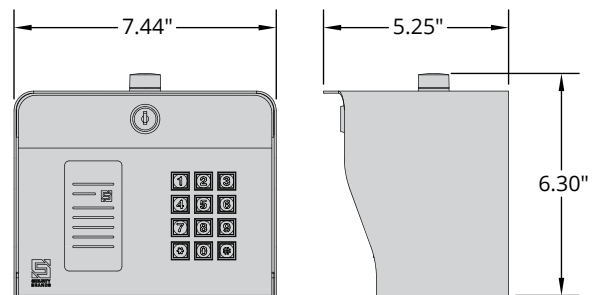

SPECIFICATIONS

PHYSICAL

Dimensions	6.30"(H) x 7.44"(W) x 5.25"(D)
(27-240)	8.97"(H) x 7.09"(W) x 2.44"(D)
Shipping Weight	6 lbs.
(27-240)	3 lbs.

ELECTRICAL

Input	12-24 VAC/DC 12-VDC transformer included (PS-12DC1)
Current Draw	less than 111 mA @ 12 VDC less than 60 mA @ 24 VDC with one relay latched and LED components on

RELAY

Contact Rating	10 A @ 120 VAC / 24 VDC

COMMUNICATION

Connection	Bluetooth

ENVIRONMENTAL

Operating Temperature	-15 to 158 °F

▲ Actual voltage should be no more than 10% beyond specified range. Use of the included 12-VDC transformer is recommended.

CONTROL IT YOUR WAY

- APP[†]
- KEYPAD
- WIEGAND DEVICES

[†] Administrator only

CONNECTIVITY

- BLUETOOTH

Model 27-210 shown

AVAILABLE MODELS (SEE PRICE GUIDE TO SEE ALL MODELS)

For more information, visit us online:
securitybrandsinc.com

SECURITY BRANDS INC™
your *partner* in access control