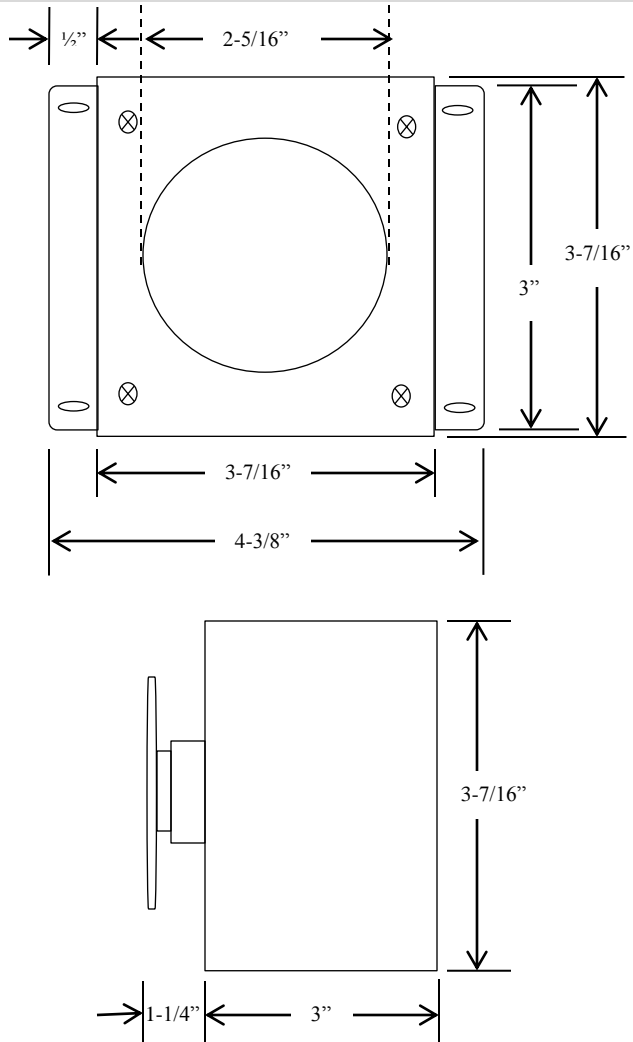

1MHD

MUSHROOM HEAD CONTROL

- NEMA 3R, 4, 12
- SURFACE MOUNT
- METAL ENCLOSURE
- HEAVY DUTY
- DOUBLE POLE CONTACTS
NORMALLY OPEN & NORMALLY CLOSED
- BUTTON: 3 amp @ 240VAC

DIMENSIONS

WIRING

230 Route 206, Suite 206
Flanders, NJ 07836
(800) 942-6682 * (973) 584-6682 Fax
info@mmtcinc.com