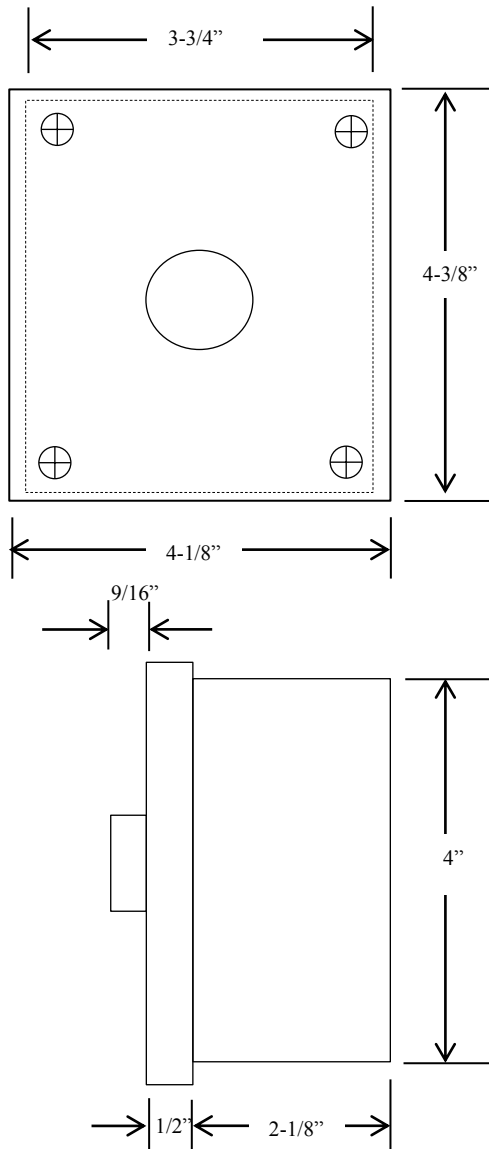

## 1BX EXTERIOR CONTROL STATION

- NEMA 3R, 4, 12
- SURFACE MOUNT
- FULLY GUARDED
- ONE BUTTON CONTROL IN ALUMINUM DIE CAST ENCLOSURE
- BUTTON: 6 amp @ 125/250VAC
- NORMALLY OPEN

### DIMENSIONS