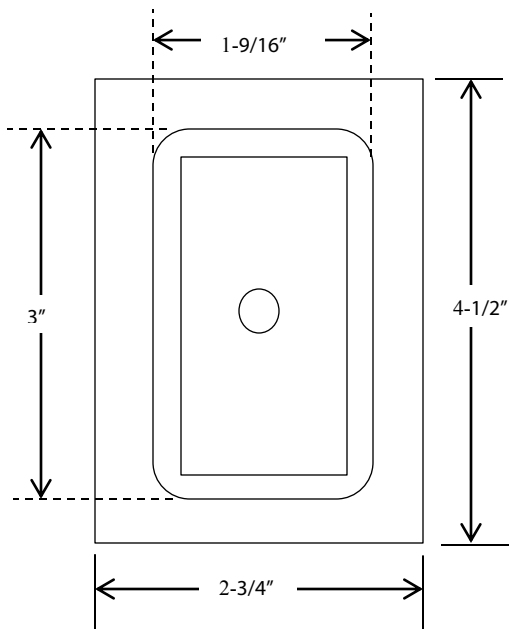

1BXC

CONTROL STATION WITH COVER

- o NEMA 4
- o SURFACE MOUNT WITH WEATHER PROTECTIVE COVER
- o ONE BUTTON CONTROL
- o BUTTON: 6 amp @ 125/250VAC
- o NORMALLY OPEN

DIMENSIONS

WIRING

NORTH SHORE
COMMERCIAL DOOR .COM