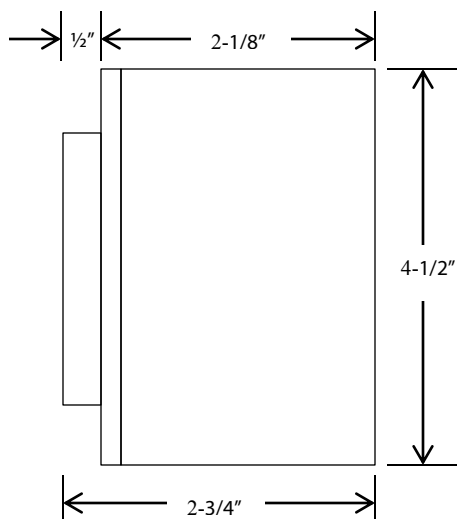

1BXC

CONTROL STATION WITH COVER

- o NEMA 4
- o SURFACE MOUNT WITH WEATHER PROTECTIVE COVER
- o ONE BUTTON CONTROL
- o BUTTON: 6 amp @ 125/250VAC
- o NORMALLY OPEN

DIMENSIONS

WIRING

NORTH SHORE
COMMERCIAL DOOR .COM