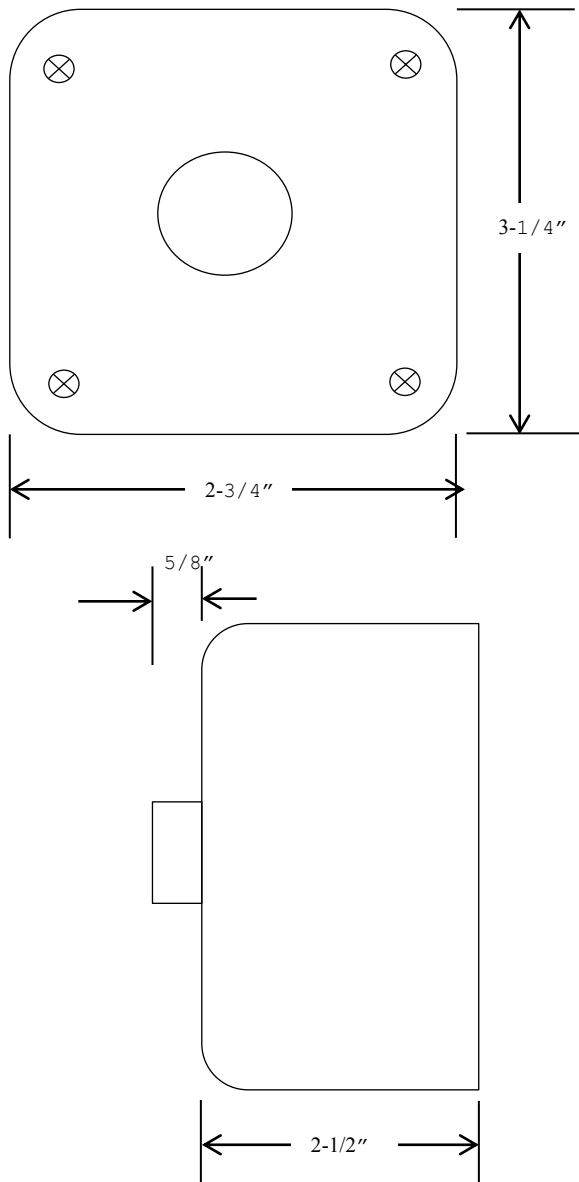

1BXT

EXTERIOR CONTROL STATION

- NEMA 3R, 4, 12
- SURFACE MOUNT
- FULLY GUARDED
- ONE BUTTON CONTROL
- BUTTON: 12 amp @ 600VAC
- DOUBLE POLE CONTACTS:
NORMALLY OPEN & NORMALLY CLOSED
- UL LISTED / CSA APPROVED

DIMENSIONS

WIRING

NORTH SHORE
COMMERCIAL DOOR .COM

162 Edgewood Street Elyria, Oh 44035

P: 800 783 6112 • F: 440 365 3514

support@northshorecommercialdoor.com