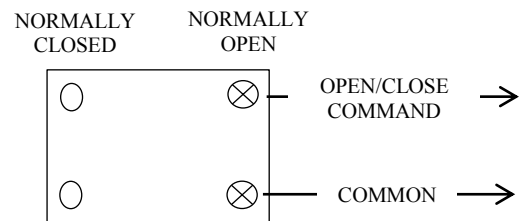

WIRING

NORTH SHORE
COMMERCIAL DOOR .COM

162 Edgewood Street Elyria, Oh 44035

P: 800 783 6112 • F: 440 365 3514

support@northshorecommercialdoor.com