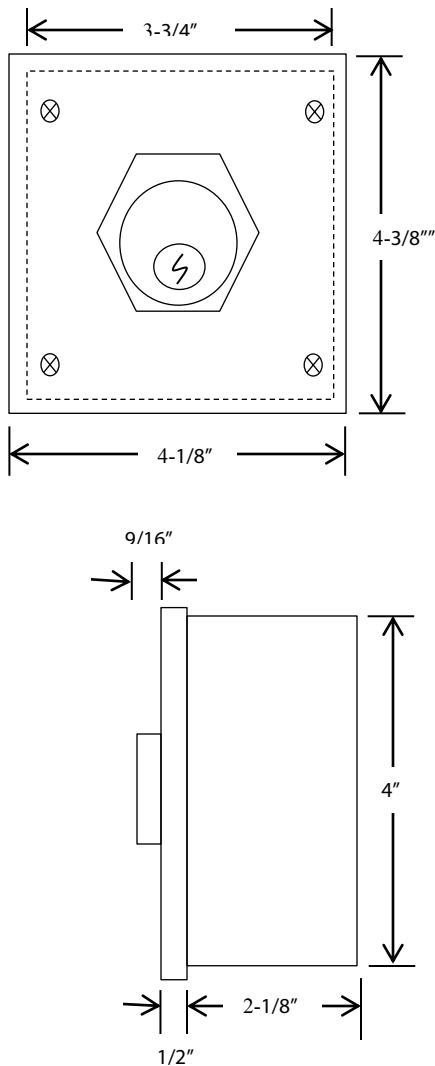

1KX

KEYED CONTROL

- o NEMA 3R, 4, 12
- o SURFACE MOUNT
- o TAMPER-PROOF
- o TWO POSITION (OPEN-CLOSE)
- o CENTER RETURN
- o ALUMINUM DIE CAST ENCLOSURE
- o CYLINDER: MORTISE TYPE (5 PIN)
- o KEYSWITCH: 15 amp @ 125/250VAC

AVAILABLE WITH BEST CORE CYLINDER OR EQUIVALENT, SLF TYPE LARGE FORMAT EQUIVALENT, CC (CHANGEABLE CYLINDER) VERSION

DIMENSIONS

WIRING

NORTH SHORE
COMMERCIAL DOOR.COM

162 Edgewood Street Elyria, Oh 44035

P: 800 783 6112 • F: 440 365 3514