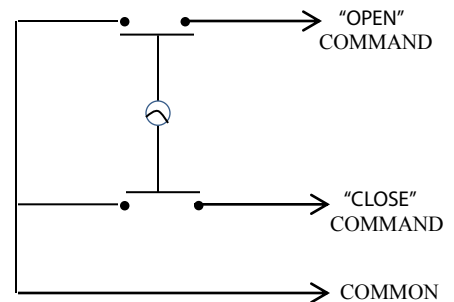

1KX

KEYED CONTROL

- o NEMA 3R, 4, 12
- o SURFACE MOUNT
- o TAMPER-PROOF
- o TWO POSITION (OPEN-CLOSE)
- o CENTER RETURN
- o ALUMINUM DIE CAST ENCLOSURE
- o CYLINDER: MORTISE TYPE (5 PIN)
- o KEYSWITCH: 15 amp @ 125/250VAC

AVAILABLE WITH BEST CORE CYLINDER OR EQUIVALENT, SLF TYPE LARGE FORMAT EQUIVALENT, CC (CHANGEABLE CYLINDER) VERSION

DIMENSIONS

WIRING

NORTH SHORE
COMMERCIAL DOOR.COM

162 Edgewood Street Elyria, Oh 44035

P: 800 783 6112 • F: 440 365 3514