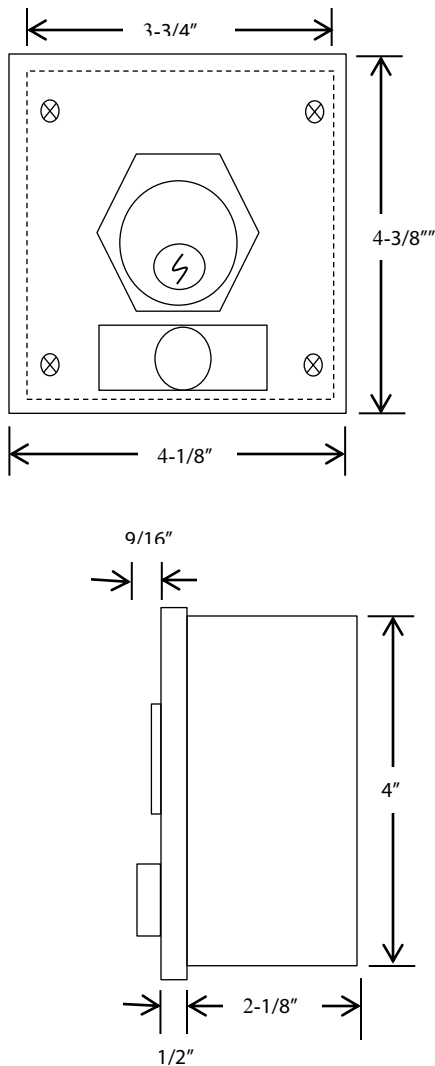

DIMENSIONS

1KXS KEYED CONTROL

- o NEMA 3R, 4, 12
- o SURFACE MOUNT
- o TAMPER-PROOF
- o TWO POSITION (OPEN-CLOSE) WITH STOP BUTTON
- o CENTER RETURN
- o ALUMINUM DIE CAST ENCLOSURE
- o CYLINDER: MORTISE TYPE (5 PIN)
1-1/8" DIAMETER X 1" LENGTH
- o KEYSWITCH: 15 amp @ 125/250VAC

AVAILABLE WITH BEST CORE CYLINDER OR EQUIVALENT, SLF TYPE LARGE FORMAT EQUIVALENT, CC (CHANGEABLE CYLINDER) VERSION

WIRING

NORTH SHORE
COMMERCIAL DOOR .COM

162 Edgewood Street Elyria, Oh 44035

P: 800 783 6112 • F: 440 365 3514