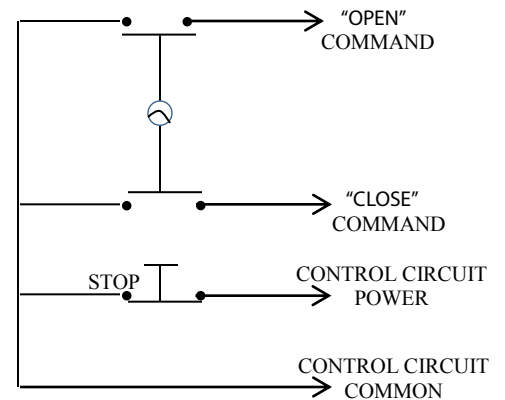

DIMENSIONS

1KXS KEYED CONTROL

- o NEMA 3R, 4, 12
- o SURFACE MOUNT
- o TAMPER-PROOF
- o TWO POSITION (OPEN-CLOSE) WITH STOP BUTTON
- o CENTER RETURN
- o ALUMINUM DIE CAST ENCLOSURE
- o CYLINDER: MORTISE TYPE (5 PIN)
1-1/8" DIAMETER X 1" LENGTH
- o KEYSWITCH: 15 amp @ 125/250VAC

AVAILABLE WITH BEST CORE CYLINDER OR EQUIVALENT, SLF TYPE LARGE FORMAT EQUIVALENT, CC (CHANGEABLE CYLINDER) VERSION

WIRING

NORTH SHORE
COMMERCIAL DOOR .COM

162 Edgewood Street Elyria, Oh 44035

P: 800 783 6112 • F: 440 365 3514