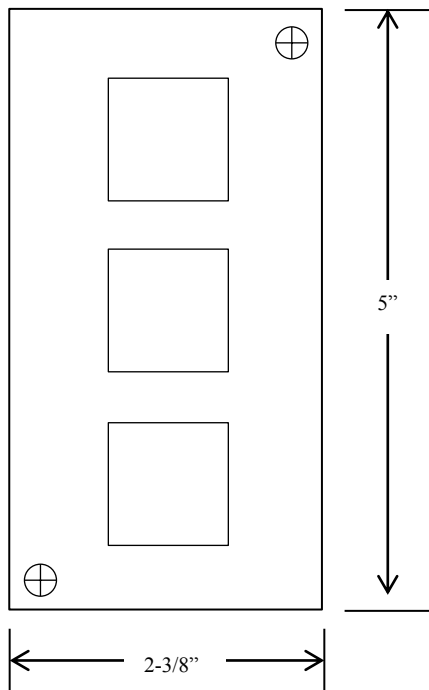

PBS-3 CONTROL STATION

- NEMA 1
- SURFACE MOUNT
- FULLY GUARDED
- THREE BUTTON CONTROL (OPEN-CLOSE-STOP) IN METAL ENCLOSURE
- BUTTON: 5 amp @ 120VAC
- 240VAC MAX GENERAL PURPOSE
- OPEN: NORMALLY OPEN
- CLOSE: NORMALLY OPEN
- STOP: NORMALLY CLOSED
- UL LISTED

DIMENSIONS

WIRING

NORTH SHORE
COMMERCIAL DOOR.COM

162 Edgewood Street
Elyria, Oh 44035

(800) 783-6112 (440) 365-3514 Fax

Support@northshorecommercialdoor.com