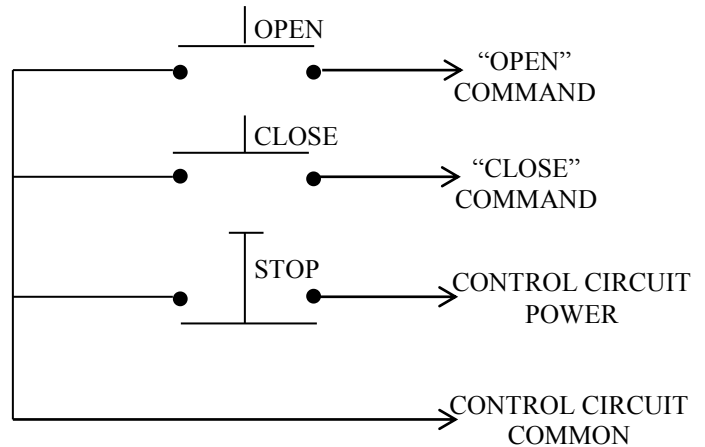

WIRING

NORTH SHORE
COMMERCIAL DOOR.COM

162 Edgewood Street
Elyria, Oh 44035

(800) 783-6112 (440) 365-3514 Fax

Support@northshorecommercialdoor.com