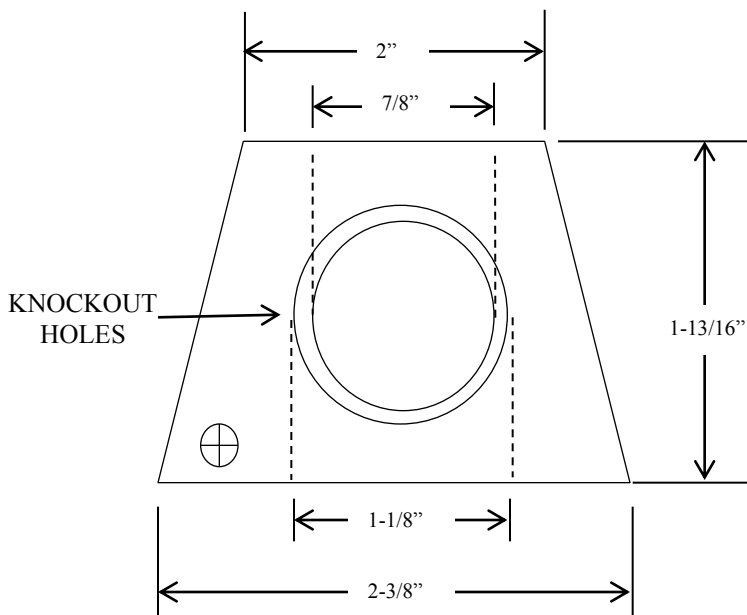

DIMENSIONS